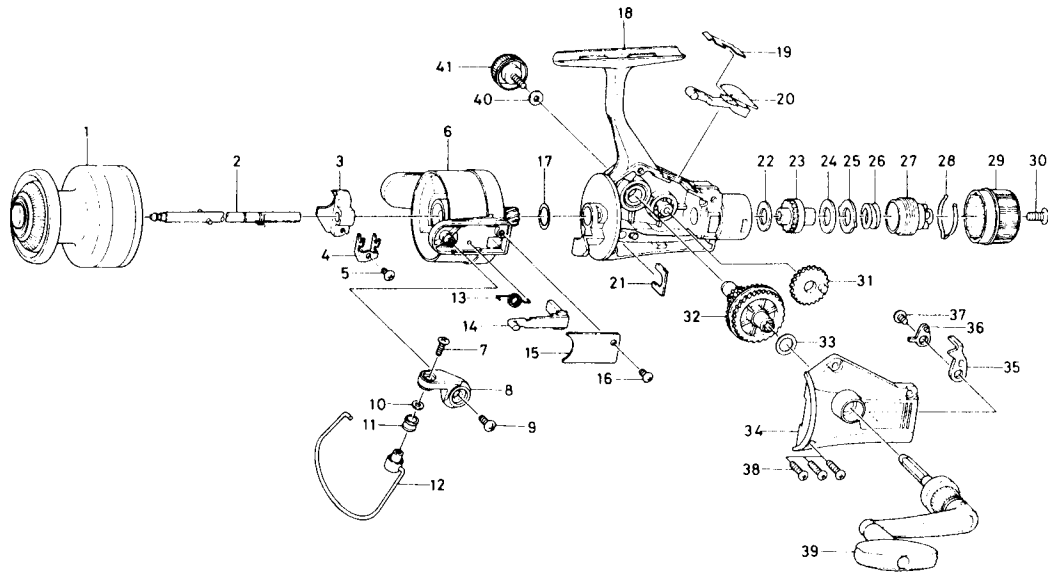

SPINNING REEL J1350/MJ1350/J1300/1308RL

Key No.	Parts No.	Parts Name	Key No.	Parts No.	Parts Name
* 1		Spool	22	B48-9901	Drag washer A
2	B74-8201	Main shaft	23	B74-7401	Click gear
3	B74-8101	Oscillating slider	24	B76-0501	Drag washer B
4	B81-2701	Oscillating slider retainer	25	B49-0102	Eared washer
5	351-1805	Oscillating slider screw	26	141-8721	Drag coil spring
* 6		Rotor	27	B74-7603	Drag screw
7	B67-9304	Line roller screw	28	B74-7701	Drag washer spring
8	B91-6701	Bail arm	29	B74-7801	Drag knob
9	351-6105	Bail arm screw	30	352-1106	Drag knob spring screw
10	B55-4301	Line roller washer	31	413-4501	Oscillating gear
11	250-3921	Line roller	32	B91-7101	Drive gear
12	B91-6901	Bail	33	375-8500	Drive gear washer
13	B91-6501	Bail spring	* 34		Side cover
14	B91-6601	Bail trip lever	35	B92-0101	Anti-reverse pawl
15	B91-6801	Bail spring cover	36	850-1202	Anti-reverse pawl plate
16	352-0405	Bail spring cover screw	37	351-6105	Anti-reverse pawl screw
17	372-8600	Spool washer	38	351-6410	Side cover screw
* 18		Body	39	B91-9401	Handle
19	B79-0101	Anti-reverse cam spring	40	B92-4901	Handle lock washer
20	B84-8901	Anti-reverse lever	41	B92-5001	Handle screw cap
21	B60-3801	Pinion retainer			

*Order by model and part name due to color change.