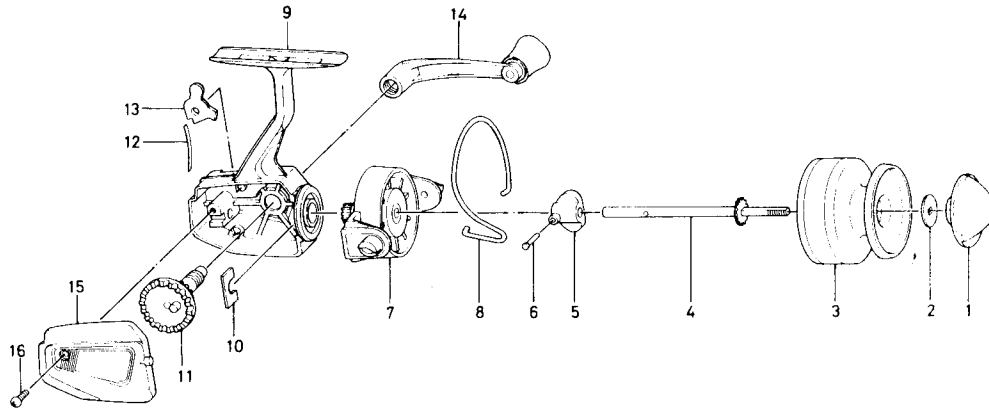

SPINNING REEL M10A/13A

Key No.	Parts No.	Parts Name	Key No.	Parts No.	Parts Name
1	441-3501	Drag knob	12	150-6201	Anti-reverse claw spring
2	374-7901	Drag washer	13	111-6101	Anti-reverse claw
3	B57-5303	Spool	14	745-7501	Handle
4	B57-4801	Main shaft	15	B63-4405	Body cover
5	480-5101	Oscillating slider	16	351-1103	Body cover screw
6	490-4411	Oscillating slider pin			
7	B81-2901	Rotor	M13A Special Parts		
8	B81-2301	Bail	3	B57-7201	Spool assembly
9	B57-4302	Body	7	B81-3001	Rotor assembly
10	632-4011	Pinion retainer	8	B81-2401	Bail
11	412-8901	Drive gear	15	B63-4402	Body cover