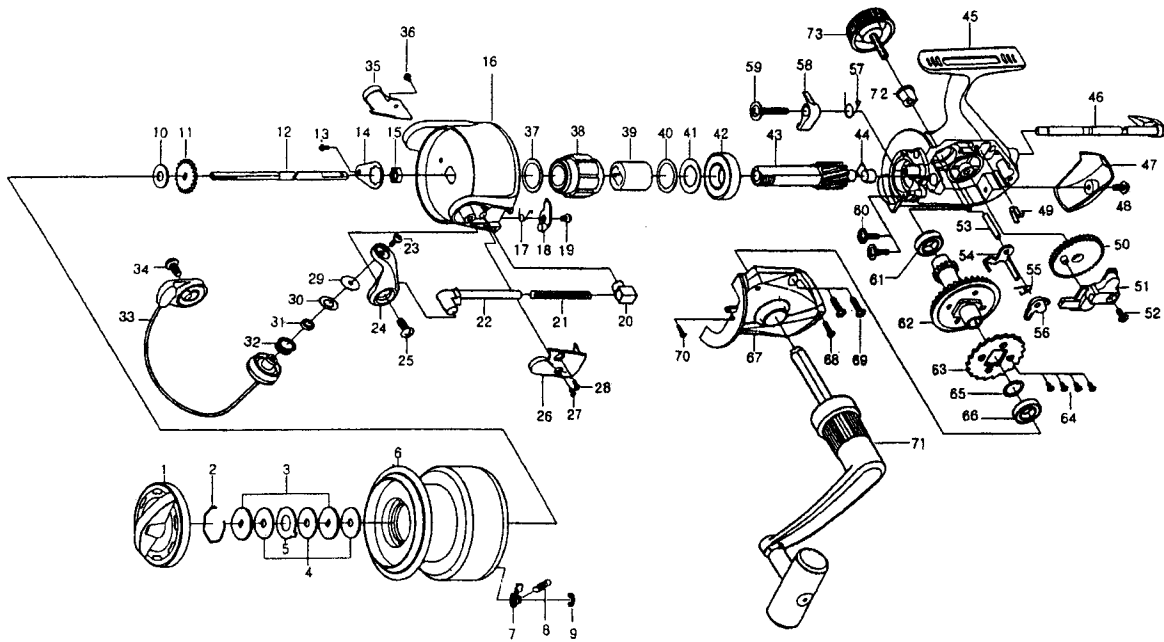

# LAGUNA 4500 / 5000

Key No.	Parts No.	Parts Name
1	E54-5501	DRAG KNOB
2	171-7701	DRAG WASHER RET
3	L03-1301	KEY WASHER
4	373-3711	DRAG WASHER
5	B89-9501	EARED WASHER
2-9	E54-5201	SPOOL
2-9	E54-6601	SPOOL (EXTRA)
7	B07-8201	CLICK PAWL
8	145-2101	CLICK SPRING
9	320-1402	CLICK RET
10	L00-3400	SPOOL WASHER
11	L02-1401	CLICK GEAR
12	E54-3301	MAIN SHAFT
13	L01-1702	ROTOR NUT HOLD PLT SCREW
14	F58-9801	ROTOR NUT HOLD PLT
15	340-8301	ROTOR NUT
16	E54-3601	ROTOR
17	F72-3301	BAIL TRIP LEVER SPRING
18	F71-2601	BAIL TRIP LEVER
19	E80-0802	BAIL TRIP LEVER SCREW
20	E80-8901	BAIL SPRING HOLDER
21	E54-3901	BAIL SPRING
22	E80-8706	BAIL SPRING SHAFT
23	F60-7301	LINE ROLLER SCREW
24	E54-4001	BAIL ARM
25	E00-7601	BAIL ARM SCREW
26	E54-4101	BAIL SPRING COVER
27	G25-7301	BAIL SPRING COVER SCREW A
28	E24-8101	BAIL SPRING COVER SCREW B
29	F44-6302	LINE ROLLER COLLAR
30	F44-6202	LINE ROLLER WASHER
31	F05-5601	BALL BEARING A
32	F45-4902	LINE ROLLER
33	E54-4201	BAIL
34	E00-7601	BAIL HOLDER SCREW
35	E54-4401	BAIL HOLDER COVER
36	E24-8101	BAIL HOLDER COVER SCREW
37	F71-1801	ROLLER CLUTCH WASHER
38	F72-2601	ROLLER CLUTCH
39	F70-9801	SPACING SLEEVE

### LA5000 SPECIAL PARTS

Key No.	Parts No.	Parts Name
2-9	E54-6001	SPOOL
2-9	E54-6901	SPOOL (EXTRA)