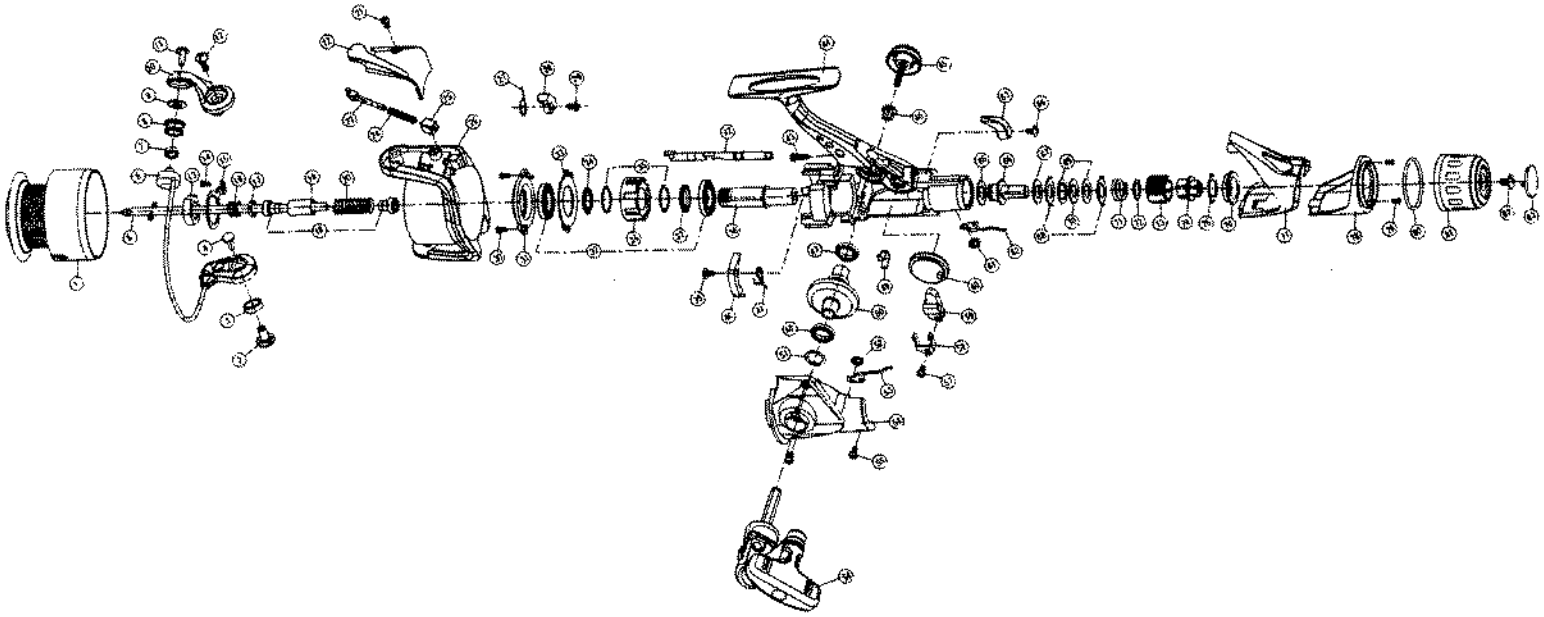

# LAGUNA 3550

Key No.	Parts No.	Parts Name	Key No.	Parts No.	Parts Name
1	W38-0003	SPOOL	42	W34-2003	A/R CAM
1	W38-0004	SPOOL (EXTRA)	43	W38-4201	REAR COVER A SCREW
2	W34-0201	BAIL HOLDER NUT	44	W38-4305	BODY
3	W38-8101	BAIL ARM COLLAR	45	W34-4802	HANDLE SCREW
4	W38-0201	BAIL HOLDER SCREW	46	W34-4702	HANDLE COLLAR
5	W38-0302	MAIN SHAFT	47	W34-3601	BALL BEARING D
6	W33-7903	BAIL	48	W34-3601	BALL BEARING D
7	W33-8002	BALL BEARING A	49	W34-3901	A/R PAWL SPRING A
8	W38-0602	LINE ROLLER	50	W34-3802	DRIVE GEAR
9	W33-8201	LINE ROLLER COLLAR	51	W34-3701	DRIVE GEAR WASHER
10	W33-8601	BAIL ARM	52	W38-5001	CLICK LEAF SPRING RET
11	W38-0902	LINE ROLLER SCREW	53	W38-5101	CLICK LEAF SPRING A
12	W33-8401	BAIL ARM SCREW	54	W38-5205	SIDE COVER
13	W38-1102	ROTOR NUT	55	W38-5301	SIDE COVER SCREW
14	W33-9101	ROTOR NUT HOLD PLT SCREW	56	W38-5405	HANDLE
14	W33-9501	ROTOR NUT HOLD PLT	57	W38-5501	OSC SLIDER RET PLT SCREW
15	W38-1401	MAIN SHAFT SPRING A	58	W38-5602	OSC SLIDER RET
16	W33-9801	BALL BEARING COLLAR A	59	W38-5702	OSC SLIDER
18	W38-1602	BALL BEARING B	60	W34-2703	OSC GEAR
19	W34-0001	SPACING SLEEVE	61	W38-5001	CLICK LEAF SPRING RET
20	W33-9701	MAIN SHAFT SPRING B	62	W38-5901	CLICK LEAF SPRING B
21	W38-1901	BAIL SPRING COVER SCREW	63	W34-2401	A/R LEVER
22	W34-0303	BAIL SPRING COVER	64	W38-6101	A/R LEVER SCREW
23	W33-8702	BAIL SPRING SHAFT	65	W38-6201	DRAG METAL WASHER
24	W38-2202	BAIL SPRING	66	W38-6302	DRAG METAL A
25	W33-8901	BAIL SPRING HOLDER	67	W38-6401	DRAG WASHER A
26	W34-0103	ROTOR	68	W38-6501	EARED WASHER
27	W34-0501	BAIL TRIP LEVER SPRING	69	W38-6601	DRAG WASHER B
28	W34-0602	BAIL TRIP LEVER	70	W38-6701	KEY WASHER
29	W34-0703	BAIL TRIP LEVER SCREW	71	W38-6801	DRAG COIL SPRING
30	W38-2901	BEARING RET SCREW	72	W38-6901	DRAG SCREW WASHER
31	W34-0901	BEARING RET A	73	W38-7001	DRAG SCREW
32	W34-1701	BALL BEARING C	74	W38-7101	DRAG METAL B
33	W34-1101	BEARING RET B	75	W38-7201	DRAG COLLAR
34	W34-1201	ROLLER CLUTCH COLLAR	76	W38-7301	DRAG COVER
35	W34-1501	ROLLER CLUTCH WASHER	77	W38-7405	REAR COVER A
36	W34-1401	ROLLER CLUTCH	78	W38-7502	REAR COVER B
37	W34-1601	BALL BEARING COLLAR B	79	W38-7601	REAR COVER B SCREW
38	W38-3705	PINION GEAR	80	W38-7701	O RING
39	W38-3801	A/R PAWL SCREW	81	W38-7801	DRAG KNOB
40	W34-4501	A/R PAWL	82	W38-7901	DRAG METAL SCREW
41	W34-4401	A/R PAWL SPRING B	83	W38-8001	DRAG METAL SCREW CAP