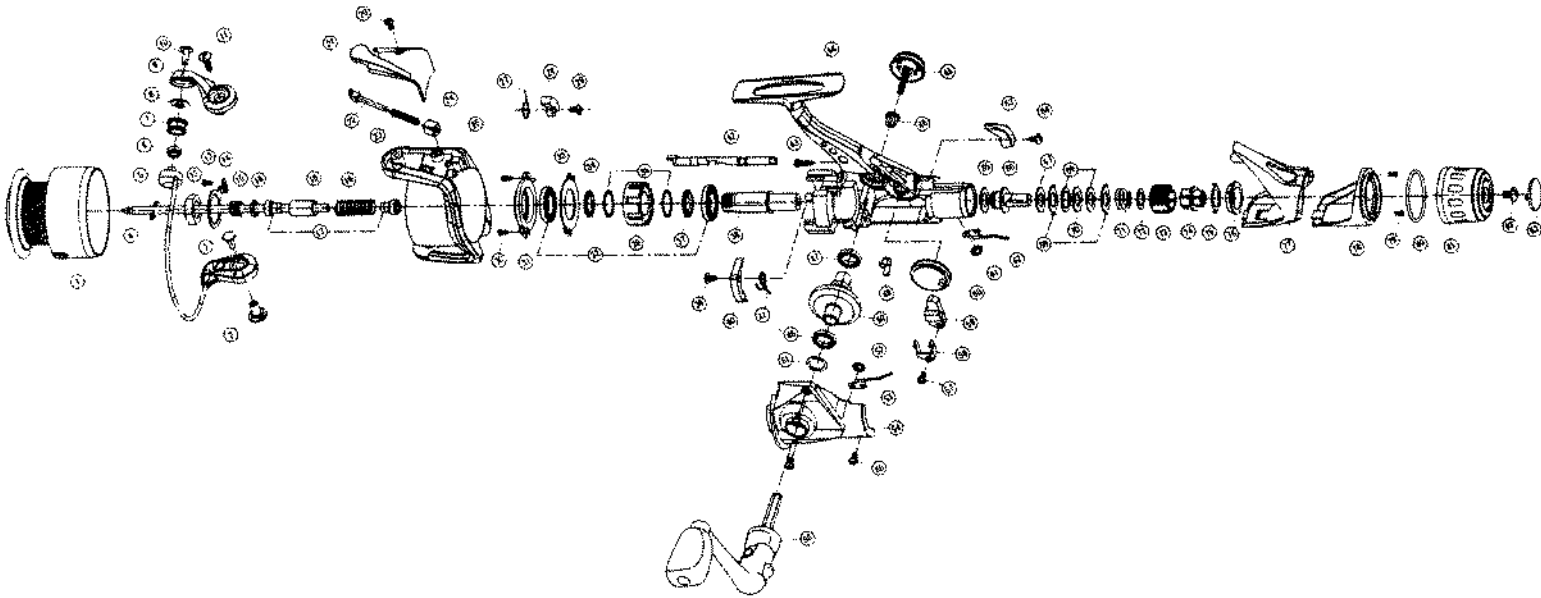

# LAGUNA 2550

Key No.	Parts No.	Parts Name	Key No.	Parts No.	Parts Name
1	W38-0001	SPOOL	43	W38-4201	REAR COVER A SCREW
1	W38-0002	SPOOL (EXTRA)	44	W38-4301	BODY
2	W34-0201	BAIL HOLDER NUT	45	W34-4801	HANDLE SCREW
3	W38-0201	BAIL HOLDER SCREW	46	W34-4701	HANDLE COLLAR
4	W38-0301	MAIN SHAFT	47	W34-3601	BALL BEARING D
5	W33-7901	BAIL	48	W34-3601	BALL BEARING D
6	W33-8001	BALL BEARING A	49	W34-3901	A/R PAWL SPRING A
7	W33-8101	LINE ROLLER	50	W38-4801	DRIVE GEAR
8	W33-8201	LINE ROLLER COLLAR	51	W34-3701	DRIVE GEAR WASHER
9	W38-0801	BAIL ARM	52	W38-5001	CLICK LEAF SPRING RET
10	W38-0901	LINE ROLLER SCREW	53	W38-5101	CLICK LEAF SPRING A
11	W33-8401	BAIL ARM SCREW	54	W38-5201	SIDE COVER
12	W38-1101	ROTOR NUT	55	W38-5301	SIDE COVER SCREW
13	W33-9101	ROTOR NUT HOLD PLT SCREW	56	W38-5401	HANDLE
14	W33-9501	ROTOR NUT HOLD PLT	57	W38-5501	OSC SLIDER RET PLT SCREW
15	W38-1401	MAIN SHAFT SPRING A	58	W38-5601	OSC SLIDER RET
16	W33-9801	BALL BEARING COLLAR A	59	W38-5701	OSC SLIDER
17	W38-1601	BALL BEARING B	60	W34-2701	OSC GEAR
18	W34-0001	SPACING SLEEVE	61	W38-5001	CLICK LEAF SPRING RET
19	W33-9701	MAIN SHAFT SPRING B	62	W38-5901	CLICK LEAF SPRING B
20	W38-1901	BAIL SPRING COVER SCREW	63	W34-2401	A/R LEVER
21	W34-0301	BAIL SPRING COVER	64	W38-6101	A/R LEVER SCREW
22	W33-8701	BAIL SPRING SHAFT	65	W38-6201	DRAG METAL WASHER
23	W33-8801	BAIL SPRING	66	W38-6301	DRAG METAL A
24	W33-8901	BAIL SPRING HOLDER	67	W38-6401	DRAG WASHER A
25	W38-2401	ROTOR	68	W38-6501	EARED WASHER
27	W34-0501	BAIL TRIP LEVER SPRING	69	W38-6601	DRAG WASHER B
28	W34-0601	BAIL TRIP LEVER	70	W38-6701	KEY WASHER
29	W38-2801	BAIL TRIP LEVER SCREW	71	W38-6801	DRAG COIL SPRING
30	W38-2901	BEARING RET SCREW	72	W38-6901	DRAG SCREW WASHER
31	W34-0901	BEARING RET A	73	W38-7001	DRAG SCREW
32	W34-1701	BALL BEARING C	74	W38-7101	DRAG METAL B
33	W34-1101	BEARING RET B	75	W38-7201	DRAG COLLAR
34	W34-1201	ROLLER CLUTCH COLLAR	76	W38-7301	DRAG COVER
35	W34-1501	ROLLER CLUTCH WASHER	77	W38-7401	REAR COVER A
36	W34-1401	ROLLER CLUTCH	78	W38-7501	REAR COVER B
37	W34-1601	BALL BEARING COLLAR B	79	W38-7601	REAR COVER B SCREW
38	W38-3701	PINION GEAR	80	W38-7701	O RING
39	W38-3801	A/R PAWL SCREW	81	W38-7801	DRAG KNOB
40	W34-4501	A/R PAWL	82	W38-7901	DRAG METAL SCREW
41	W34-4401	A/R PAWL SPRING B	83	W38-8001	DRAG METAL SCREW CAP
42	W34-2001	A/R CAM			