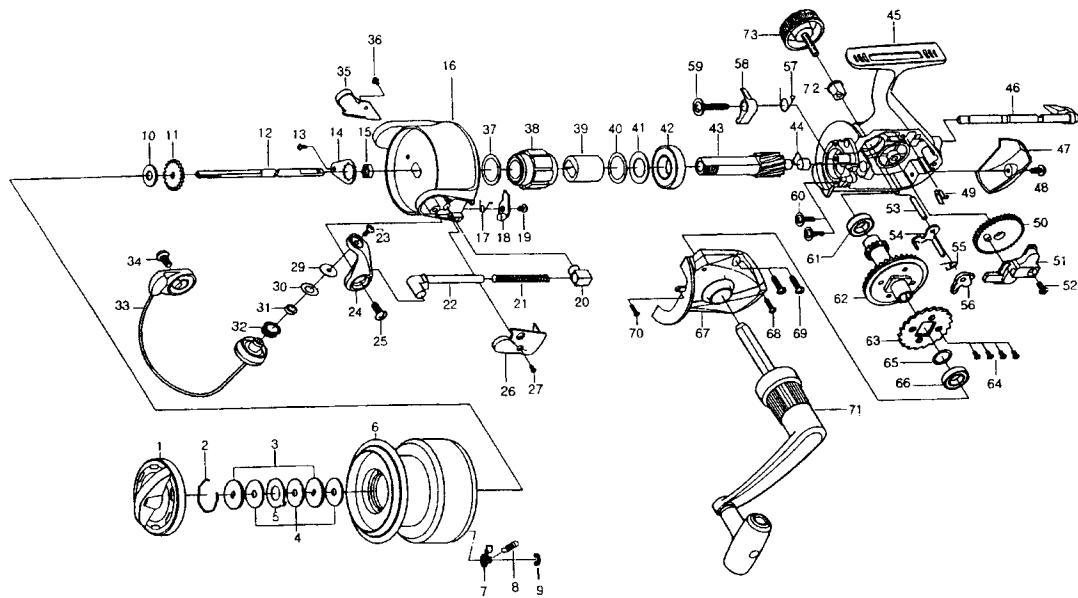

KASTOR 4500 / 5000

Key No.	Parts No.	Parts Name	Key No.	Parts No.	Parts Name
1	E54-5701	DRAG KNOB	40	F71-1801	BALL BEARING WASHER A
2	171-7701	DRAG WASHER RET	41	F71-1701	BALL BEARING WASHER B
3	L03-1301	KEY WASHER	42	L03-6401	BALL BEARING A
4	373-3711	DRAG WASHER	43	E54-2001	PINION GEAR
5	B89-9501	EARED WASHER	44	B88-0001	PINION COLLAR
2-9	E54-5801	SPOOL	45	E54-1602	BODY
7	B07-8201	CLICK PAWL	46	E54-1802	A/R LEVER
8	145-2101	CLICK SPRING	47	E54-3502	REAR COVER
9	320-1402	CLICK RET	48	F21-2201	REAR COVER SCREW
10	L00-3400	SPOOL WASHER	49	E54-1701	A/R CAM SPRING
11	L02-1401	CLICK GEAR	50	E54-2201	OSC GEAR
12	E54-3301	MAIN SHAFT	51	E54-2301	OSC SLIDER
13	L01-1702	ROTOR NUT HOLD PLT SCREW	52	351-8901	OSC SLIDER SCREW
14	F58-9801	ROTOR NUT HOLD PLT	53	E54-2501	A/R CAM SHAFT
15	340-8301	ROTOR NUT	54	E54-2401	A/R CAM
16	E54-3602	ROTOR	55	E54-2601	A/R PAWL SPRING A
17	F72-3301	BAIL TRIP LEVER SPRING	56	E54-3001	A/R PAWL A
18	F71-2601	BAIL TRIP LEVER	57	F72-1701	A/R PAWL SPRING B
19	E80-0802	BAIL TRIP LEVER SCREW	58	E54-2101	A/R PAWL B
20	E80-8901	BAIL SPRING HOLDER	59	F75-4101	A/R PAWL SCREW
21	E54-3901	BAIL SPRING	60	L01-1601	BEARING RET SCREW
22	E80-8706	BAIL SPRING SHAFT	61	B54-6001	BALL BEARING B
23	F60-7301	LINE ROLLER SCREW	62	E54-2701	DRIVE GEAR
24	E54-4002	BAIL ARM	63	E54-2801	A/R RATCHET
25	E00-7601	BAIL ARM SCREW	64	E54-2901	A/R RATCHET SCREW
26	E54-4102	BAIL SPRING COVER	65	371-2824	DRIVE GEAR WASHER
27	G25-7301	BAIL SPRING COVER SCREW A	66	B54-6001	BALL BEARING C
28	E24-8101	BAIL SPRING COVER SCREW B	67	E54-3402	SIDE COVER
29	F44-6302	LINE ROLLER COLLAR	68	E13-0501	SIDE COVER SCREW A
30	F44-6202	LINE ROLLER WASHER	69	B83-5002	SIDE COVER SCREW B
31	F47-3401	LINE ROLLER BUSHING	70	G25-7301	SIDE COVER SCREW C
32	F45-4901	LINE ROLLER	71	E54-7301	HANDLE
33	E54-4202	BAIL	72	F73-1601	HANDLE COLLAR
34	E00-7601	BAIL HOLDER SCREW	73	L00-9102	HANDLE SCREW
35	E54-4402	BAIL HOLDER COVER			
36	E24-8101	BAIL HOLDER COVER SCREW			
37	F71-1801	ROLLER CLUTCH WASHER			
38	F72-2601	ROLLER CLUTCH			
39	F70-9801	SPACING SLEEVE			

KA5000 SPECIAL PARTS

Key No.	Parts No.	Parts Name
2-9	E54-6301	SPOOL