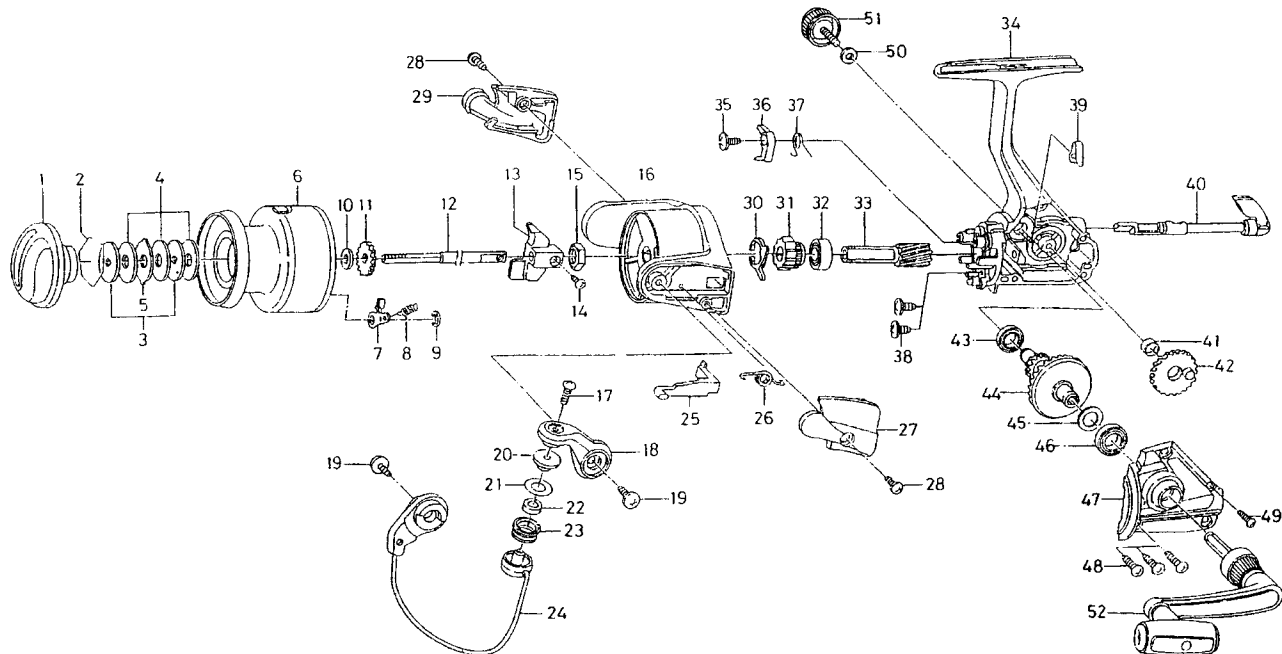

# JUPITER-Z3500T-3B / 4000T-3B

Key No.	Parts No.	Parts Name
2-9	F72-8001	SPOOL
1	F32-9501	DRAG KNOB
2	171-7701	DRAG WASHER RET
3	F09-4901	KEY WASHER
4	E13-6003	DRAG WASHER
5	373-3603	EARED WASHER
7	B07-5304	CLICK PAWL
8	E40-3101	CLICK SPRING
9	320-5901	CLICK RET
10	F09-4701	SPOOL WASHER
11	E46-2701	CLICK GEAR
12	F61-9501	MAIN SHAFT
13	F09-1301	OSC SLIDER
14	352-1502	OSC SLIDER SCREW
15	340-6602	ROTOR NUT
16	F31-3905	ROTOR
17	B67-9304	LINE ROLLER SCREW
18	F61-9201	BAIL ARM
19	B84-2102	BAIL ARM SCREW
19	E15-8602	SIDE COVER SCREW B
20	F44-6302	LINE ROLLER COLLAR
21	F44-6202	LINE ROLLER WASHER
22	F47-3401	LINE ROLLER BUSHING
23	F45-4901	LINE ROLLER
24	F61-9803	BAIL
25	E46-2101	BAIL TRIP LEVER
26	F12-8901	BAIL SPRING
27	F31-4313	BAIL SPRING COVER
28	E36-4202	BAIL SPRING COVER SCREW
29	F31-4405	BAIL TRIP COVER
30	E46-2001	SPRING HOLDER

Key No.	Parts No.	Parts Name
31	F31-9801	A/R RATCHET
32	L03-6502	BALL BEARING A
33	E52-0101	PINION GEAR
34	F72-7701	BODY
35	E00-7101	A/R PAWL SCREW
36	E46-1302	A/R PAWL
37	E46-1201	A/R PAWL SPRING
38	E03-7801	BEARING RET SCREW
39	F38-5901	A/R CAM SPRING
40	F08-5125	A/R LEVER
41	F13-1601	OSC GEAR COLLAR
42	E46-1501	OSC GEAR
43	631-6901	BALL BEARING B
44	E52-0201	DRIVE GEAR
45	373-7808	DRIVE GEAR WASHER
46	631-6901	BALL BEARING C
47	F72-7801	SIDE COVER
48	B83-5002	SIDE COVER SCREW A
50	B92-4902	HANDLE LOCK SCREW WASHER
51	F03-5605	HANDLE LOCK SCREW
52	F72-7901	HANDLE

### J-Z4000T-3B Special Parts

Key No.	Parts No.	Parts Name
2-9	F72-8201	SPOOL
16	F31-4205	ROTOR
24	F62-0003	BAIL
25	E46-3101	BAIL TRIP LEVER
34	F72-7703	BODY
47	F72-7803	SIDE COVER