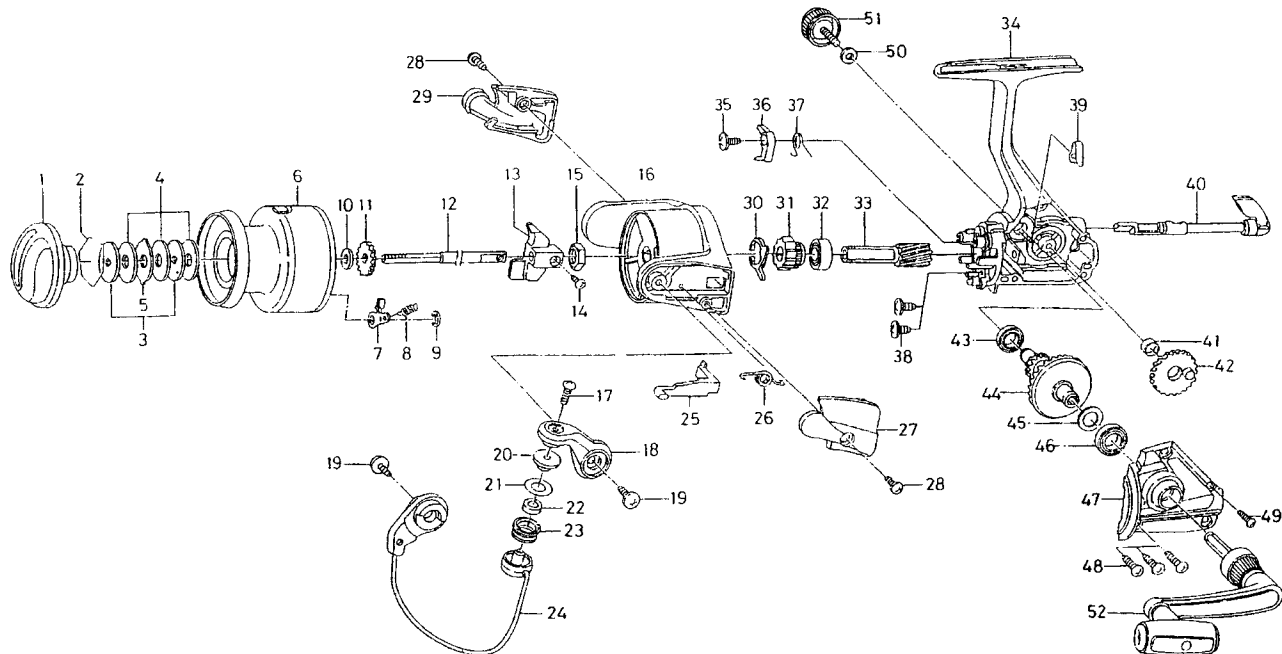

JUPITER-Z3500T-3B / 4000T-3B

Key No.	Parts No.	Parts Name
2-9	F72-8001	SPOOL
1	F32-9501	DRAG KNOB
2	171-7701	DRAG WASHER RET
3	F09-4901	KEY WASHER
4	E13-6003	DRAG WASHER
5	373-3603	EARED WASHER
7	B07-5304	CLICK PAWL
8	E40-3101	CLICK SPRING
9	320-5901	CLICK RET
10	F09-4701	SPOOL WASHER
11	E46-2701	CLICK GEAR
12	F61-9501	MAIN SHAFT
13	F09-1301	OSC SLIDER
14	352-1502	OSC SLIDER SCREW
15	340-6602	ROTOR NUT
16	F31-3905	ROTOR
17	B67-9304	LINE ROLLER SCREW
18	F61-9201	BAIL ARM
19	B84-2102	BAIL ARM SCREW
19	E15-8602	SIDE COVER SCREW B
20	F44-6302	LINE ROLLER COLLAR
21	F44-6202	LINE ROLLER WASHER
22	F47-3401	LINE ROLLER BUSHING
23	F45-4901	LINE ROLLER
24	F61-9803	BAIL
25	E46-2101	BAIL TRIP LEVER
26	F12-8901	BAIL SPRING
27	F31-4313	BAIL SPRING COVER
28	E36-4202	BAIL SPRING COVER SCREW
29	F31-4405	BAIL TRIP COVER
30	E46-2001	SPRING HOLDER

Key No.	Parts No.	Parts Name
31	F31-9801	A/R RATCHET
32	L03-6502	BALL BEARING A
33	E52-0101	PINION GEAR
34	F72-7701	BODY
35	E00-7101	A/R PAWL SCREW
36	E46-1302	A/R PAWL
37	E46-1201	A/R PAWL SPRING
38	E03-7801	BEARING RET SCREW
39	F38-5901	A/R CAM SPRING
40	F08-5125	A/R LEVER
41	F13-1601	OSC GEAR COLLAR
42	E46-1501	OSC GEAR
43	631-6901	BALL BEARING B
44	E52-0201	DRIVE GEAR
45	373-7808	DRIVE GEAR WASHER
46	631-6901	BALL BEARING C
47	F72-7801	SIDE COVER
48	B83-5002	SIDE COVER SCREW A
50	B92-4902	HANDLE LOCK SCREW WASHER
51	F03-5605	HANDLE LOCK SCREW
52	F72-7901	HANDLE

J-Z4000T-3B Special Parts

Key No.	Parts No.	Parts Name
2-9	F72-8201	SPOOL
16	F31-4205	ROTOR
24	F62-0003	BAIL
25	E46-3101	BAIL TRIP LEVER
34	F72-7703	BODY
47	F72-7803	SIDE COVER