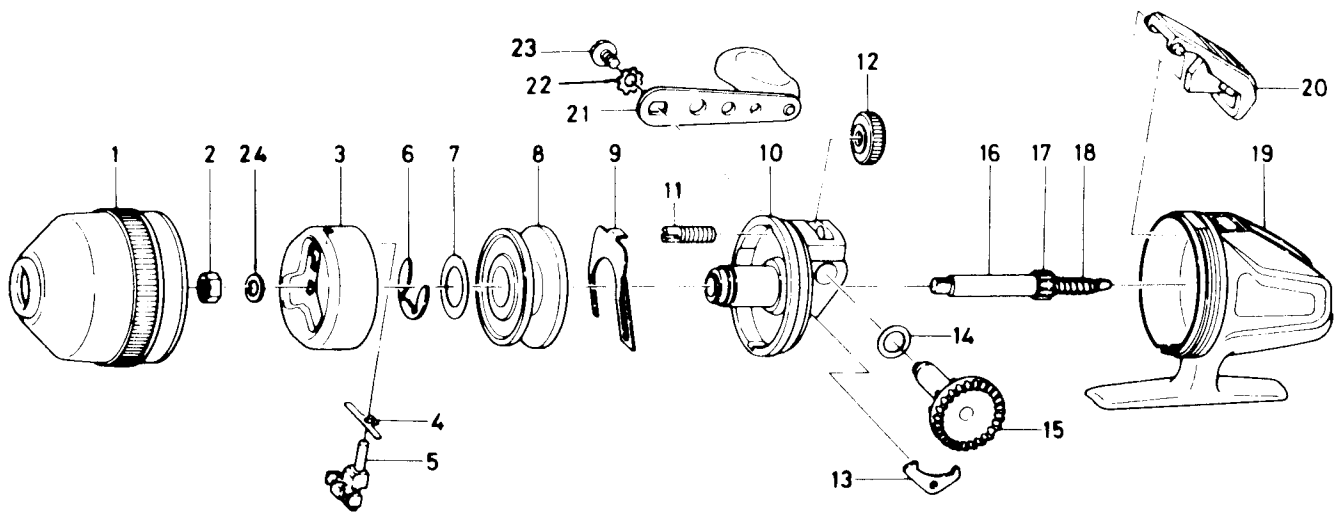

SPINCASTING REEL — J80X

Key No.	Parts No.	Parts Name
1	L13-4801	Front cover
2	E42-5101	Rotor nut
3	B60-9501	Rotor
4	L09-3901	Pick-up pin spring
5	B08-8203	Pick-up pin
6	320-0351	Spool retainer
7	370-4512	Spool washer
8	B61-2004	Spool
9	150-6321	Drag adjusting plate
10	E40-3701	Set plate
11	470-1302	Drag screw
12	B60-9201	Dial

Key No.	Parts No.	Parts Name
13	770-0501	Anti-reverse pawl
14	373-7800	Drive gear washer
15	B08-6301	Drive gear
16	B08-6601	Main shaft
17	B08-6701	Pinion gear
18	141-2522	Main shaft spring
19	E42-1204	Body
20	B78-5302	Push button
21	B63-6301	Handle assembly
22	160-8001	Handle lock washer
23	353-8202	Handle lock screw
24	E42-5201	Spacer