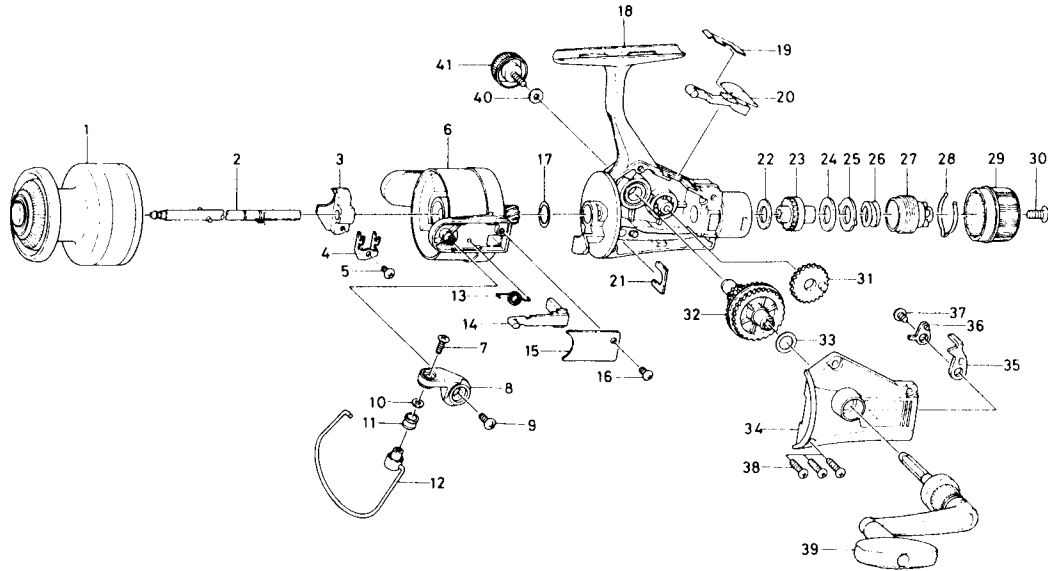

SPINNING REEL J1350/MJ1350/J1300/1308RL

Key No.	Parts No.	Parts Name	Key No.	Parts No.	Parts Name
* 1		Spool	22	B48-9901	Drag washer A
2	B74-8201	Main shaft	23	B74-7401	Click gear
3	B74-8101	Oscillating slider	24	B76-0501	Drag washer B
4	B81-2701	Oscillating slider retainer	25	B49-0102	Eared washer
5	351-1805	Oscillating slider screw	26	141-8721	Drag coil spring
* 6		Rotor	27	B74-7603	Drag screw
7	B67-9304	Line roller screw	28	B74-7701	Drag washer spring
8	B91-6701	Bail arm	29	B74-7801	Drag knob
9	351-6105	Bail arm screw	30	352-1106	Drag knob spring screw
10	B55-4301	Line roller washer	31	413-4501	Oscillating gear
11	250-3921	Line roller	32	B91-7101	Drive gear
12	B91-6901	Bail	33	375-8500	Drive gear washer
13	B91-6501	Bail spring	* 34		Side cover
14	B91-6601	Bail trip lever	35	B92-0101	Anti-reverse pawl
15	B91-6801	Bail spring cover	36	850-1202	Anti-reverse pawl plate
16	352-0405	Bail spring cover screw	37	351-6105	Anti-reverse pawl screw
17	372-8600	Spool washer	38	351-6410	Side cover screw
* 18		Body	39	B91-9401	Handle
19	B79-0101	Anti-reverse cam spring	40	B92-4901	Handle lock washer
20	B84-8901	Anti-reverse lever	41	B92-5001	Handle screw cap
21	B60-3801	Pinion retainer			

*Order by model and part name due to color change.