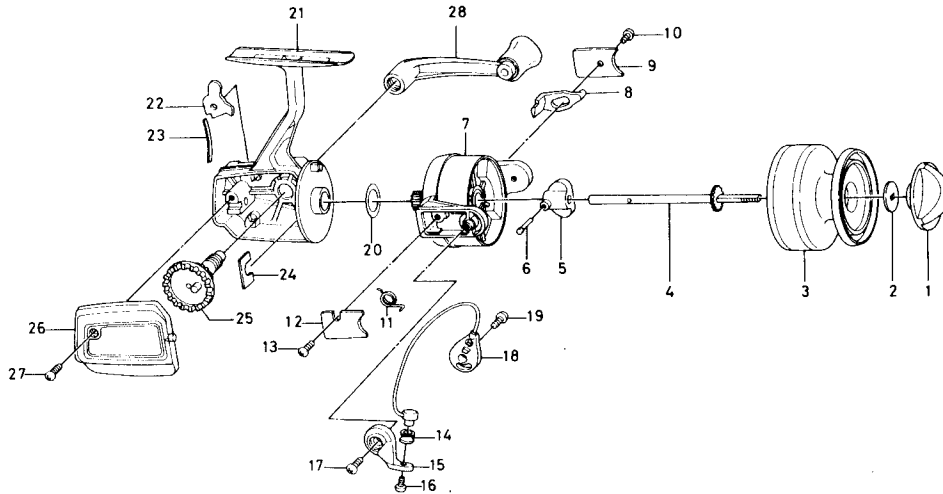

# SPINNING REEL J12S

Key No.	Parts No.	Parts Name	Key No.	Parts No.	Parts Name
1	441-3501	Drag knob	15	B68-9701	Arm lever
2	374-7901	Drag washer	16	B67-9301	Arm lever screw
3	B57-7202	Spool	17	351-6102	Bail screw
4	B79-2401	Main shaft	18	B68-1601	Bail
5	480-5101	Oscillating slider	19	351-6102	Bail holder screw
6	490-4411	Oscillating slider pin	20	370-9800	Rotor washer
7	B79-1701	Rotor	21	B79-1501	Body
8	B79-2001	Bail kick lever	22	111-6101	Anti-reverse claw
9	B68-1302	Bail kick lever cover	23	150-6201	Anti-reverse claw spring
10	352-0402	Bail kick lever cover screw	24	632-4011	Pinion retainer
11	B18-7701	Bail spring	25	B79-1601	Drive gear
12	B68-1202	Bail spring cover	26	B79-2601	Body cover
13	352-0402	Bail spring cover screw	27	351-1103	Body cover screw
14	250-3921	Line roller	28	745-7501	Handle