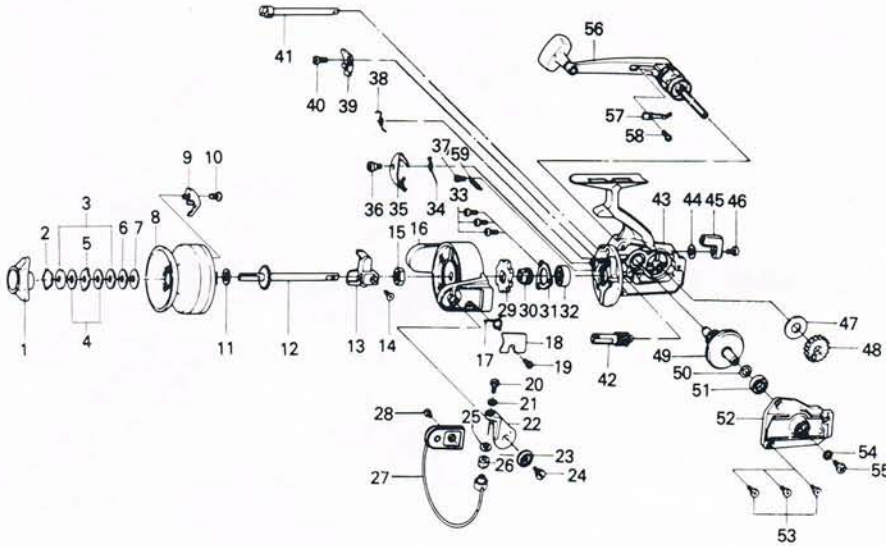

## SPINNING REEL **GS-2**

**LINE CAPACITY: 260 YDS., 10 LB. TEST (240m. 4.5kg)**

For Parts & Service  
Call 1-888-404-1119  
[www.mikesrelrepair.com](http://www.mikesrelrepair.com)

Key No. 2 ~ 10  
6-731-4603 Spool assembly  
Key No. 56 ~ 58  
6-746-7901 Handle assembly

Key No.	Parts No.	Parts Name
1	6-740-2103	Drag knob
2	6-170-4001	Drag washer retainer
3	6-373-2502	Drag D washer
4	6-374-2901	Disc washer
5	6-375-5301	Drag A washer
6	6-370-6901	Drag washer A
7	6-373-6602	Drag washer B
8	6-731-1002	Spool
9	6-030-4411	Spool click claw
10	6-351-6102	Spool click claw screw
11	6-374-9002	Spool washer
12	6-710-8702	Main shaft
13	6-481-0901	Oscillating slider
14	6-351-8901	Oscillating slider screw
15	6-340-8301	Rotor nut
16	6-201-7412	Rotor
17	6-143-5311	Bail spring
18	6-632-6411	Bail spring cover
19	6-352-2501	Bail spring cover screw
20	6-353-1811	Bail screw
21	6-375-1001	Bail washer
22	6-231-1801	Arm lever
23	6-130-3201	Bail holder cap
24	6-363-1901	Arm lever screw
25	6-501-1601	Roller collar
26	6-250-4201	Line roller
27	6-725-5521	Bail
28	6-351-6601	Bail holder screw
29	6-280-5301	Ratchet
30	6-270-7001	Click gear