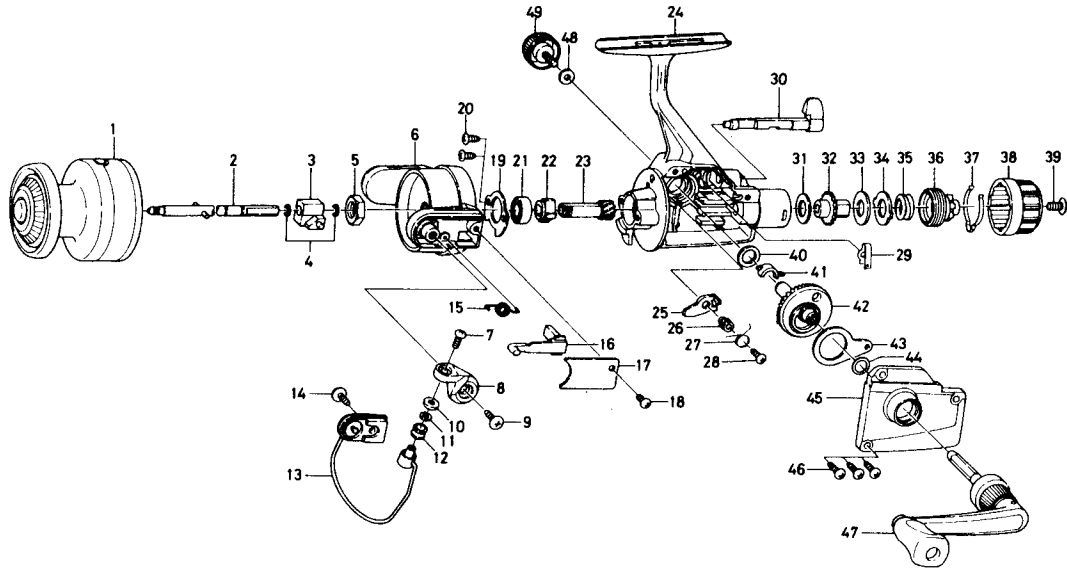

# SPINNING REEL GS750

Key No.	Parts No.	Parts Name
1	E-03-6501	Spool
2	E03-6401	Main shaft
3	B98-6501	Oscillating support
4	E04-0601	Oscillating support retainer
5	342-4001	Rotor nut
6	E02-5404	Rotor
7	B67-9302	Line roller screw
8	E03-3901	Bail arm
9	B84-2102	Bail arm screw
10	B97-9801	Line roller collar
11	B55-4301	Line roller washer
12	250-3921	Line roller
13	E03-4202	Bail
14	B93-3001	Bail trip cam screw
15	E03-4001	Bail spring
16	E03-3801	Bail trip lever
17	E03-4102	Bail spring cover
18	B93-3001	Bail spring cover screw
19	E03-3701	Bearing retainer
20	B93-3001	Bearing retainer screw
21	B18-1601	Ball bearing
22	E03-6201	Anti-reverse ratchet
23	E03-6101	Pinion gear
24	E03-6001	Body
25	E03-2901	Anti-reverse pawl

Key No.	Parts No.	Parts Name
26	E03-3001	Anti-reverse pawl collar
27	B95-9601	Anti-reverse pawl spring
28	E02-7401	Anti-reverse pawl screw
29	B58-8601	Anti-reverse cam spring
30	E03-2802	Anti-reverse cam
31	B58-9104	Drag washer A
32	E03-5101	Click gear
33	B58-9601	Drag washer B
34	B58-9501	Eared washer
35	B58-9801	Drag coil spring
36	E03-3101	Drag screw
37	E03-3201	Drag washer spring
38	E03-3302	Drag knob
39	353-8203	Drag knob spring screw
40	E03-4501	Drive gear washer A
41	B96-0801	Drive gear collar
42	E03-6301	Drive gear
43	481-1331	Oscillating slider
44	375-8500	Drive gear washer B
45	E04-2001	Side cover
46	B83-5002	Side cover screw
47	E03-5902	Handle
48	B92-4901	Handle lock washer
49	E03-5501	Handle lock screw