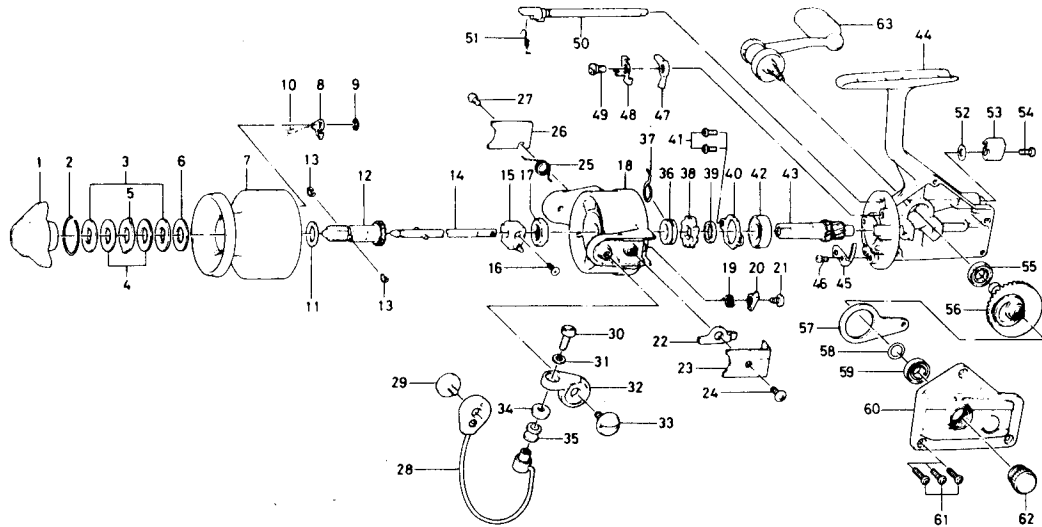

Key No.	Parts No.	Parts Name
1	740-3801	Drag knob
2	170-4601	Drag washer retainer
3	374-4802	Drag D washer
4	373-3701	Disc washer
5	373-3603	Drag A washer
6	373-3704	Drag washer A
7	733-5404	Spool
8	B07-5302	Spool click claw
9	320-5901	Spool click claw retainer
10	144-1211	Spool click claw spring
11	375-5701	Spool washer
12	720-1721	Spool metal
13	151-7211	Spool metal leaf spring
14	711-4601	Main shaft
15	637-0102	Oscillating support
16	351-5311	Oscillating slider screw
17	B10-5701	Rotor nut
18	202-1131	Rotor
19	145-0701	Bail kick cam spring
20	571-0821	Bail kick cam
21	354-0701	Bail kick cam screw
22	B26-3101	Bail kick lever
23	041-7221	Bail kick lever cover
24	351-7701	Bail kick lever cover screw
25	145-1011	Bail spring
26	041-7301	Bail spring cover
27	351-7701	Bail spring cover screw
28	725-8111	Bail
29	363-5201	Bail holder screw
30	353-1811	Bail screw
31	375-1001	Bail washer
32	231-2901	Arm lever

Key No.	Parts No.	Parts Name
33	363-5201	Arm lever screw
34	501-1601	Roller collar
35	250-4221	Line roller
36	501-9901	Spring holder
37	145-0901	Anti-reverse claw spring
38	280-9001	Ratchet
39	501-9801	Spacer
40	321-0901	Ball bearing ret. washer
41	351-0901	Ball bearing ret. washer screw
42	635-4801	Ball bearing
43	403-2201	Pinion gear
44	701-4004	Body
45	B22-3101	Cam kick plate
46	351-6601	Cam kick plate screw
47	111-8201	Anti-reverse claw
48	041-7101	Anti-reverse claw plate
49	363-9301	Anti-reverse claw screw
50	461-7104	Anti-reverse cam
51	144-0321	Anti-reverse cam spring
52	371-6903	Anti-reverse lever washer
53	541-6801	Anti-reverse lever
54	353-4401	Anti-reverse lever screw
55	637-5701	Ball bearing
56	414-1312	Drive gear
57	481-2101	Oscillating slider
58	375-8500	Drive gear washer
59	637-5701	Ball bearing
60	706-9702	Body cover
61	353-0001	Body cover screw
62	B03-4803	Handle screw cap
63	B15-8401	Handle