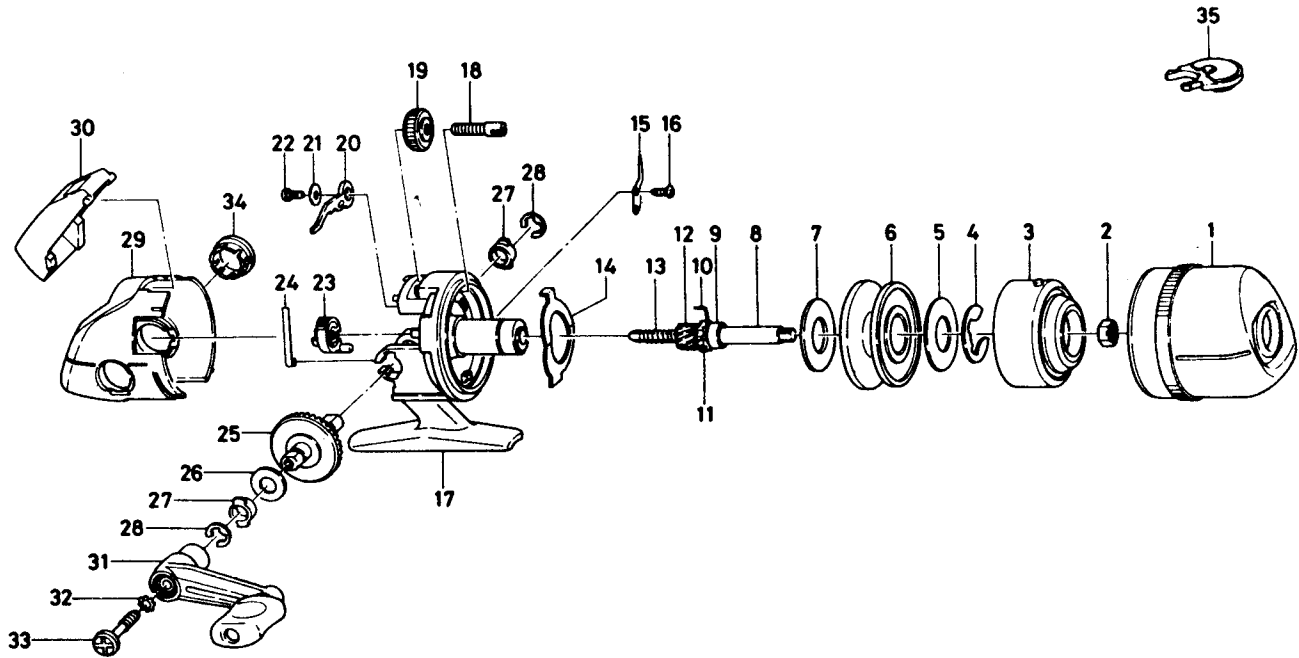

# SPINCASTING REEL **G80**

Key No.	Parts No.	Parts Name
1	K00-1901	Front cover
2	B55-4001	Rotor nut
3	K00-1701	Rotor
4	320-0351	Spool retainer
5	370-0412	Drag washer
6	361-2003	Spool
7	370-0412	Drag washer
8	K00-2501	Main shaft
9	K00-2601	Ball bearing
10	K00-2701	Anti-reverse pawl spring
11	K00-2801	Anti-reverse ratchet
12	402-6401	Pinion gear
13	142-7712	Main shaft spring
14	151-6501	Drag plate
15	030-6001	Click pawl
16	B93-3001	Click pawl screw
17	K00-0801	Body
18	363-5911	Drag screw

Key No.	Parts No.	Parts Name
19	B60-9202	Dial
20	K00-0901	Anti-reverse pawl
21	K00-1001	Anti-reverse pawl washer
22	B93-3001	Anti-reverse pawl screw
23	K00-1101	Anti-reverse-lever
24	K00-1201	Anti-reverse-lever spring
25	K00-2901	Drive gear
26	370-9900	Drive gear washer
27	K00-7001	Bushing
28	B01-3101	Bushing retainer
29	K00-0101	Side cover
30	K00-0201	Push button
31	K00-1301	Handle assembly
32	160-8101	Handle lock washer
33	K00-5901	Handle lock screw
34	K00-0601	Handle screw cap
35	K00-2201	Line snubber