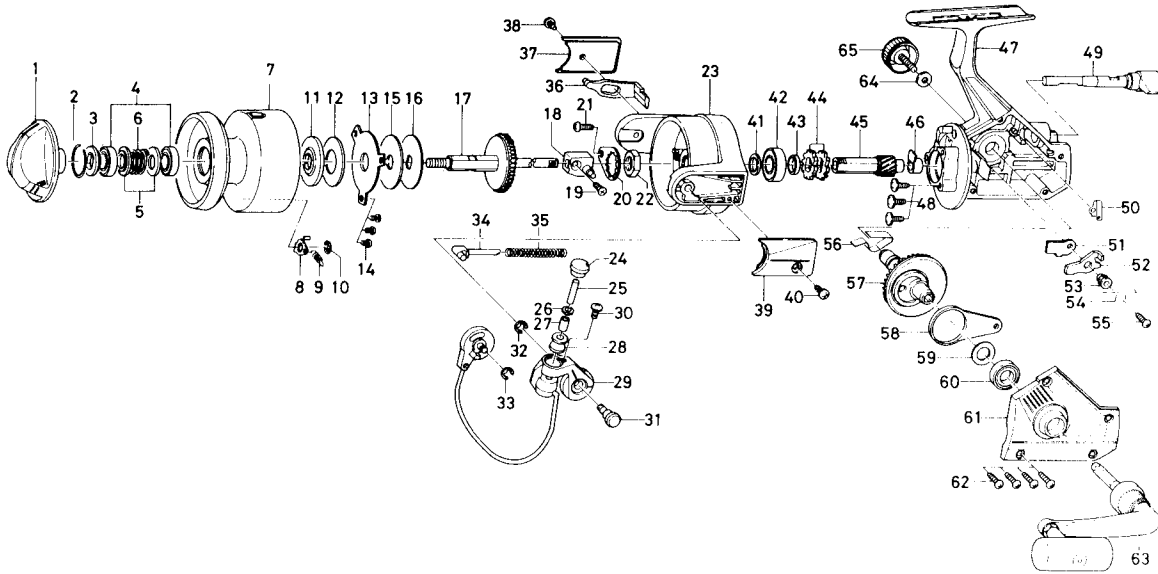

SPINNING REEL G2600/4000

Key No.	Parts No.	Parts Name
1	K 12-3901	Drag knob
2	K 12-3801	Drag washer retainer
3	K 12-3601	Bearing washer A
4	635-4801	Ball bearing A
5	K 12-3501	Bearing washer B
6	K 12-3701	Drag spring
7	K 12-6001	Spool assembly
8	K 12-3101	Click pawl
9	145-2101	Click spring
10	320-1402	Click retainer
11	K 12-3201	Key washer A
12	K 12-3301	Drag washer A
13	K 12-3401	Drag plate
14	B83-4402	Drag plate screw
15	K 12-2501	Drag washer B
16	K 12-2400	Key washer B
17	K 12-1401	Main shaft assembly
18	K 12-1901	Oscillating slider
19	352-0901	Oscillating slider screw
20	B02-1601	Rotor nut holding plate
21	L01-1702	Rotor nut holding plate screw
22	340-8301	Rotor nut
23	K 12-5101	Rotor
24	K 12-1001	Line roller collar
25	K 12-1101	Line roller pin
26	375-4301	Line roller washer
27	B44-3401	Line roller bushing
28	B21-1102	Line roller
29	K 12-5201	Bail arm
30	352-2503	Line roller collar screw
31	K 12-0401	Bail arm screw
32	320-1402	Bail arm retainer
33	320-1402	Bail trip cam retainer
34	K 12-0601	Bail spring shaft
35	K 12-0701	Bail spring
36	K 11-9801	Bail trip lever