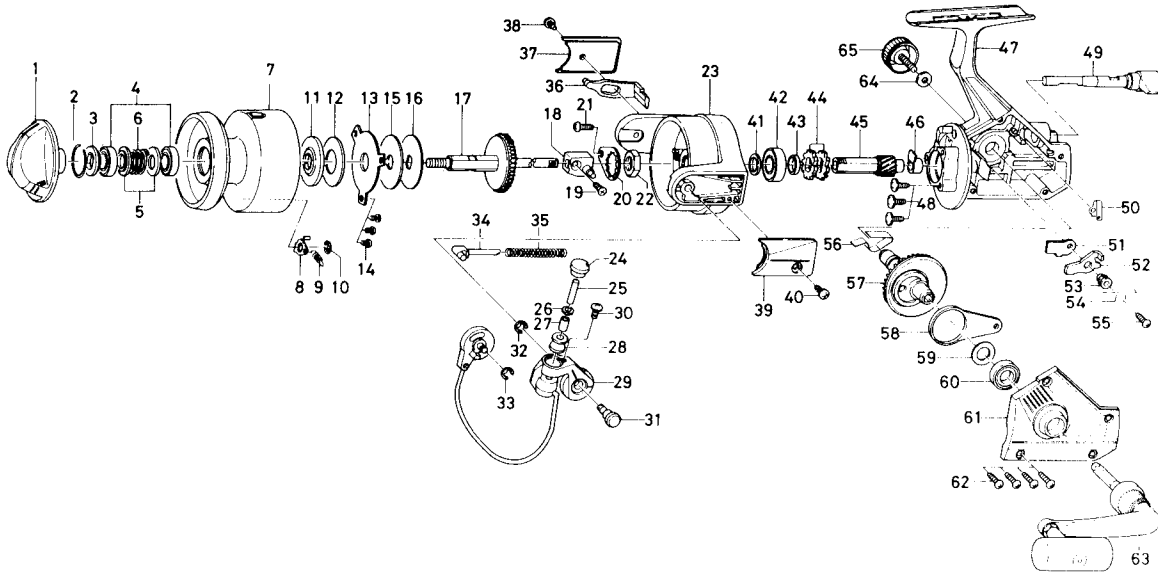

# SPINNING REEL G2600/4000

Key No.	Parts No.	Parts Name
1	K 12-3901	Drag knob
2	K 12-3801	Drag washer retainer
3	K 12-3601	Bearing washer A
4	635-4801	Ball bearing A
5	K 12-3501	Bearing washer B
6	K 12-3701	Drag spring
7	K 12-6001	Spool assembly
8	K 12-3101	Click pawl
9	145-2101	Click spring
10	320-1402	Click retainer
11	K 12-3201	Key washer A
12	K 12-3301	Drag washer A
13	K 12-3401	Drag plate
14	B83-4402	Drag plate screw
15	K 12-2501	Drag washer B
16	K 12-2400	Key washer B
17	K 12-1401	Main shaft assembly
18	K 12-1901	Oscillating slider
19	352-0901	Oscillating slider screw
20	B02-1601	Rotor nut holding plate
21	L01-1702	Rotor nut holding plate screw
22	340-8301	Rotor nut
23	K 12-5101	Rotor
24	K 12-1001	Line roller collar
25	K 12-1101	Line roller pin
26	375-4301	Line roller washer
27	B44-3401	Line roller bushing
28	B21-1102	Line roller
29	K 12-5201	Bail arm
30	352-2503	Line roller collar screw
31	K 12-0401	Bail arm screw
32	320-1402	Bail arm retainer
33	320-1402	Bail trip cam retainer
34	K 12-0601	Bail spring shaft
35	K 12-0701	Bail spring
36	K 11-9801	Bail trip lever