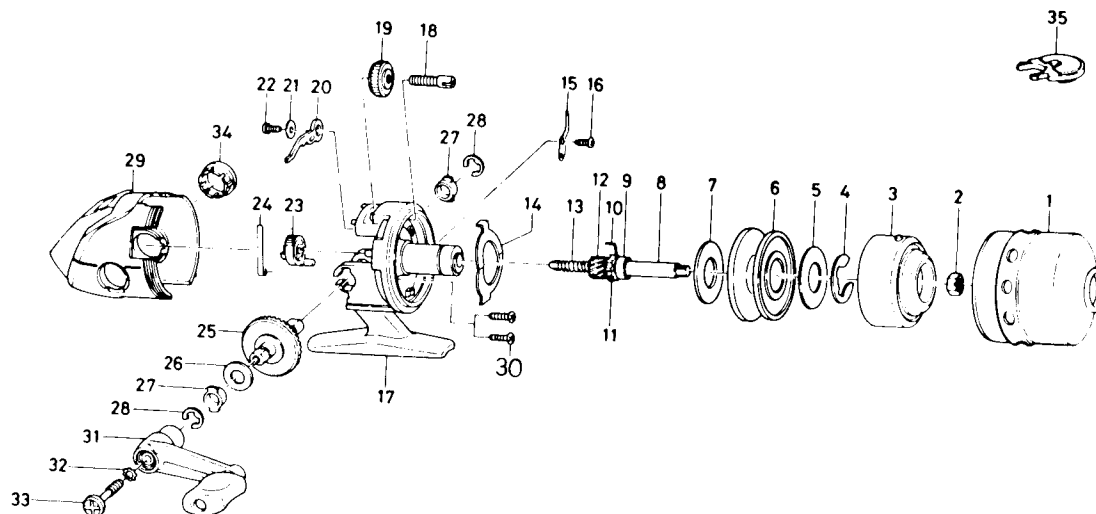

SPINCASTING REEL G120A

Key No.	Parts No.	Parts Name	key No.	Parts No.	Parts Name
1	K06-0601	Front cover	19	B60-9202	Dial
2	B55-4001	Rotor nut	20	K00-5501	Anti-reverse pawl
3	K03-8702	Rotor	21	K00-1001	Anti-reverse pawl washer
4	320-0351	Spool retainer	22	B93-3001	Anti-reverse pawl screw
5	370-0412	Drag washer	23	K00-1101	Anti-reverse-lever
6	B81-1103	Spool	24	K00-1201	Anti-reverse-lever spring
7	370-0412	Drag washer	25	K00-2901	Drive gear
8	K06-0401	Main shaft	26	370-9900	Drive gear washer
9	K00-2601	Ball bearing	27	K00-7001	Bushing
10	K00-2701	Anti-reverse pawl spring	28	B01-3101	Bushing retainer
11	K00-2801	Anti-reverse ratchet	29	K06-2401	Side cover
12	402-6401	Pinion gear	30	K06-2701	Side cover screw
13	142-7712	Main shaft spring	31	K00-6001	Handle assembly
14	151-6731	Drag plate	32	160-8101	Handle lock washer
15	030-6001	Click pawl	33	K00-5901	Handle lock screw
16	B93-3001	Click pawl screw	34	K00-0601	Handle screw cap
17	K06-1001	Body	35	K00-2201	Line snubber
18	K06-2801	Drag Screw			