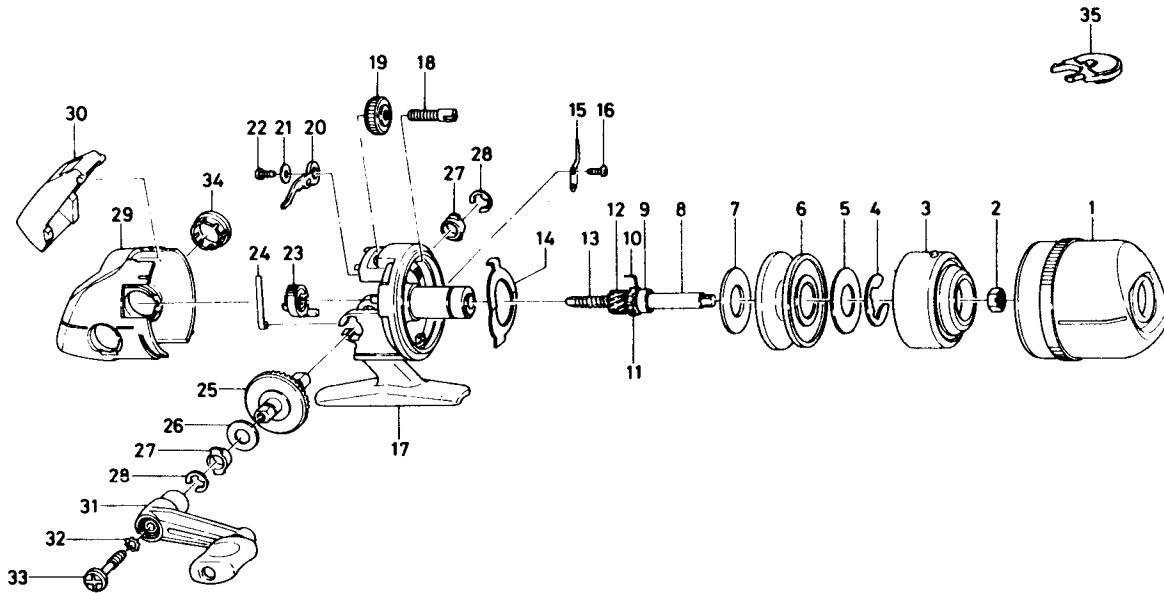

SPINCASTING REEL **G120**

Key No.	Parts No.	Parts Name	Key No.	Parts No.	Parts Name
1	K00-6401	Front cover	19	B60-9202	Dial
2	B55-4001	Rotor nut	20	K00-5501	Anti-reverse pawl
3	K00-6201	Rotor	21	K00-1001	Anti-reverse pawl washer
4	320-0351	Spool retainer	22	B93-3001	Anti-reverse pawl screw
5	370-0412	Drag washer	23	K00-1101	Anti-reverse-lever
6	B81-1102	Spool	24	K00-1201	Anti-reverse-lever spring
7	370-0412	Drag washer	25	K00-2901	Drive gear
8	K00-5701	Main shaft	26	370-9900	Drive gear washer
9	K00-2601	Ball bearing	27	K00-7001	Bushing
10	K00-2701	Anti-reverse pawl spring	28	B01-3101	Bushing retainer
11	K00-2801	Anti-reverse ratchet	29	K00-4901	Side cover
12	402-6401	Pinion gear	30	K00-5001	Push button
13	142-7712	Main shaft spring	31	K00-6001	Handle assembly
14	151-6731	Drag plate	32	160-8101	Handle lock washer
15	030-6001	Click pawl	33	K00-5901	Handle lock screw
16	B93-3001	Click pawl screw	34	K00-0601	Handle screw cap
17	K00-5401	Body	35	K00-2201	Line snubber
18	363-5911	Drag screw			