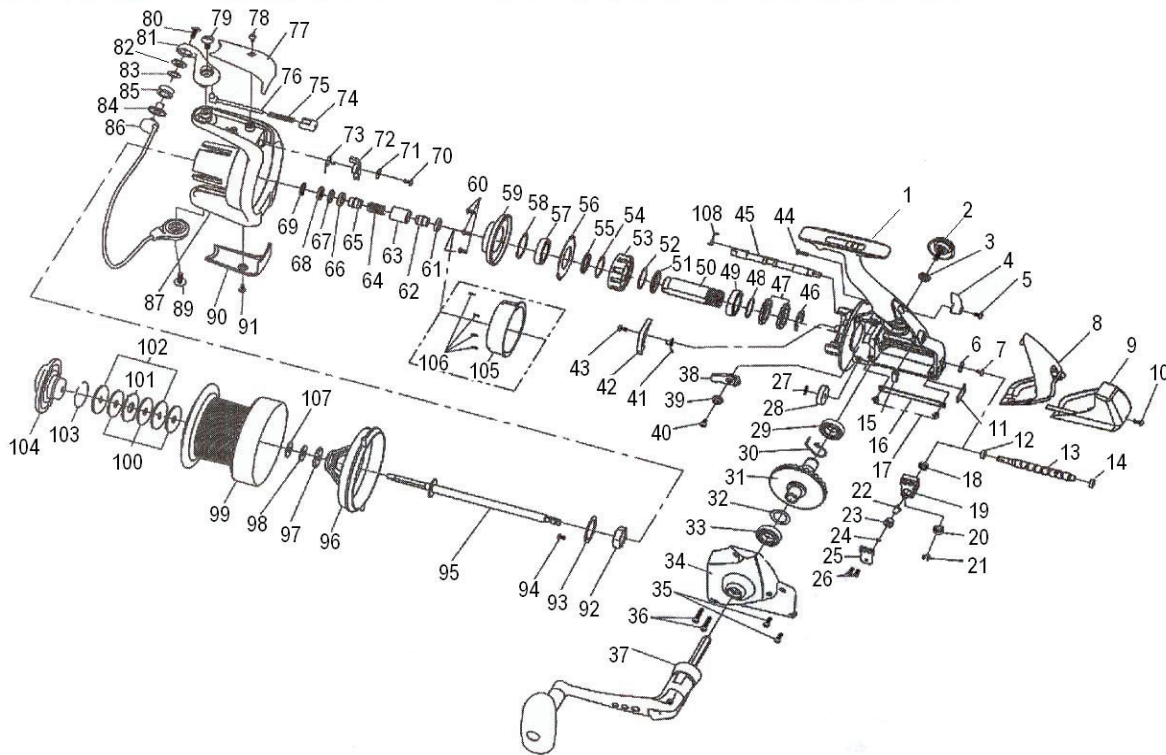

# SPINNING REEL **EMCAST SPORT 5500/6000**

Key			Key			Key		
No.	Parts No.	Parts Name	No.	Parts No.	Parts Name	No.	Parts No.	Parts Name
1	W52-4103	BODY	39	W36-3701	A/R PAWL COLLAR	75	W36-7101	BAIL SPRING
2	W36-0202	HANDLE SCREW	40	W36-3801	A/R PAWL RET	76	W36-7201	BAIL SPRING SHAFT
3	W36-0101	HANDLE WASHER	41	W36-3901	A/R PAWL SPRING B	77	W52-6601	BAIL SPRING COVER
4	W52-6901	A/R LEVER	42	W36-4001	A/R PAWL B	78	W36-7401	BAIL SPRING COVER SCREW
5	W36-0401	A/R LEVER SCREW	43	W36-4101	A/R PAWL B SCREW	79	W36-7501	BAIL ARM SCREW
6	W36-0501	REAR COVER RET	44	W36-4201	REAR COVER SCREW B	80	W36-7601	LINE ROLLER SCREW
7	W36-0601	REAR COVER A SCREW	45	W36-4301	A/R CAM	81	W52-4603	BAIL ARM
8	W52-6301	REAR COVER A	46	W36-4401	PINION RET	82	W30-6201	LINE ROLLER WASHER A
9	W52-6401	REAR COVER B	47	W36-4501	A/R RATCHET	83	W30-6101	LINE ROLLER WASHER A
10	W36-0901	REAR COVER B SCREW	48	W36-4601	RATCHET WASHER	84	W36-8051	LINE ROLLER COLLAR
11	W36-1001	WORM SHAFT RET	49	W36-4701	BALL BEARING D	85	W36-8101	LINE ROLLER
12,14	W36-1101	WORM SHAFT BUSH	50	W36-4801	PINION GEAR	86	W36-8203	BAIL
13	W36-1201	WORM SHAFT	51	W36-4901	PINION GEAR COLLAR	87	W52-4703	ROTOR
15	W36-1401	A/R CAM SPRING A	52	W36-5001	PINION WASHER	89	W36-8401	BAIL HOLDER SCREW
16	W36-1501	STABILIZER BAR	53	W36-5101	ROLLER CLUTCH	90	W52-6701	COVER
17	W36-1601	STABILIZER BAR SCREW	54	W36-5201	ROLLER CLUTCH WASHER	91	W36-8601	BAIL HOLDER COVER SCREW
18	W36-1751	OSC SLIDER BUSHING	55	W36-5301	ROLLER CLUTCH COLLAR	92	W36-8701	MAIN SHAFT NUT
19	W36-1801	OSC SLIDER	56	W36-5401	BEARING RET A	93	W36-8801	ROTOR NUT HOLD PLT
20	W42-9401	BALL BEARING A	57	W42-9201	BALL BEARING E	94	W36-8901	ROTOR NUT HOLD PLT SCREW
21	W36-2001	OSC SLIDER RET	58	W36-5501	BALL BEARING RET WASHER	95	W36-9001	MAIN SHAFT
22	W36-2101	OSC PAWL	59	W36-5601	BEARING RET B	96	W36-9101	LINE GUARD
23	W36-2201	OSC PAWL COLLAR	60	W36-5701	BEARING RET B SCREW	97	W36-9201	CLICK GEAR
24	W36-2301	OSC PAWL WASHER	61	W36-5801	BALL BEARING F	98	W36-9301	CLICK GEAR WASHER
25	W36-2401	OSC SLIDER COVER	62	W36-5901	BALL BEARING COLLAR A	99-103	W52-4803	SPOOL
26	W36-2501	OSC SLIDER COVER SCREW	63	W36-6001	SPACING SLEEVE	100	W36-9601	DRAG WASHER
27	W52-5301	WORM SHAFT RET	64	W36-6101	MAIN SHAFT SPRING A	101	W36-9701	KEY WASHER
28	W36-2701	WORM SHAFT GEAR	65	W36-6201	MAIN SHAFT COLLAR	102	W36-9801	EARED WASHER
29	W42-9301	BALL BEARING B	66	W36-5801	BALL BEARING G	103	W36-9901	DRAG WASHER RET
30	W52-5401	A/R PAWL SPRING A	67	W36-6301	BALL BEARING WASHER A	104	W52-6801	DRAG KNOB
31	W36-3001	DRIVE GEAR	68	W36-6401	BALL BEARING WASHER B	105	W50-3301	SIDE COVER SCREW C
32	W50-8701	DRIVE GEAR WASHER	69	W36-6501	MAIN SHAFT SPRING B	106	W50-3001	CLUTCH COVER SCREW
33	W42-9301	BALL BEARING C	70	W36-6601	BAIL TRIP LEVER SCREW	107	W50-3101	SPOOL WASHER
34	W52-4403	SIDE COVER	71	W31-1801	BAIL TRIP LEVER WASHER	108	W50-3201	A/R CAM SPRING B
35	W36-3301	SIDE COVER SCREW A	72	W36-6801	BAIL TRIP LEVER			
36	W36-3401	SIDE COVER SCREW B	73	W36-6901	BAIL TRIP LEVER SPRING			
37	W52-6501	HANDLE	74	W36-7001	BAIL SPRING HOLDER			
38	W36-3601	A/R PAWL A						