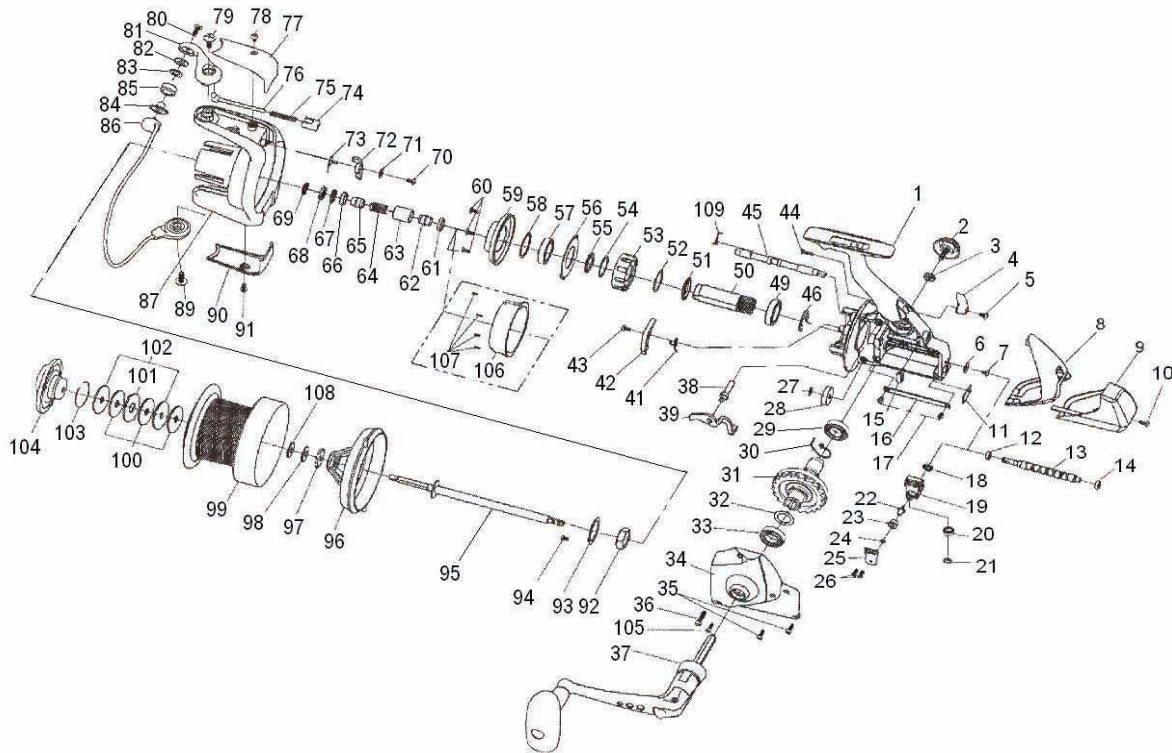

SPINNING REEL **EMCAST SPORT 4500/5000**

No.	Parts No.	Parts Name
1	W52-3103	BODY
2	W36-0202	HANDLE SCREW
3	W36-0101	HANDLE WASHER
4	W52-5601	A/R LEVER
5	W36-0401	A/R LEVER SCREW
6	W36-0502	REAR COVER RET
7	W36-0601	REAR COVER A SCREW
8	W52-5701	REAR COVER A
9	W52-5801	REAR COVER B
10	W36-0901	REAR COVER B SCREW
11	W36-1002	WORM SHAFT RET
12,14	W36-1101	WORM SHAFT BUSH
13	W36-1202	WORM SHAFT
15	W36-1401	A/R CAM SPRING A
16	W36-1502	STABILIZER BAR
17	W36-1601	STABILIZER BAR SCREW
18	W36-1751	OSC SLIDER BUSHING
19	W36-1802	OSC SLIDER
20	W42-9401	BALL BEARING A
21	W36-2001	OSC SLIDER RET
22	W36-2102	OSC PAWL
23	W36-2202	OSC PAWL COLLAR
24	W36-2301	OSC PAWL WASHER
25	W36-2402	OSC SLIDER COVER
26	W36-2501	OSC SLIDER COVER SCREW
27	W36-2601	WORM SHAFT GEAR RET
28	W50-2701	WORM SHAFT GEAR
29	W42-9302	BALL BEARING B
30	W36-2901	A/R PAWL SPRING A
31	W50-2501	DRIVE GEAR
32	W36-3101	DRIVE GEAR WASHER
33	W42-9302	BALL BEARING C
34	W52-3203	SIDE COVER
35	W36-3301	SIDE COVER SCREW A
36	W36-3401	SIDE COVER SCREW B
37	W52-5901	HANDLE