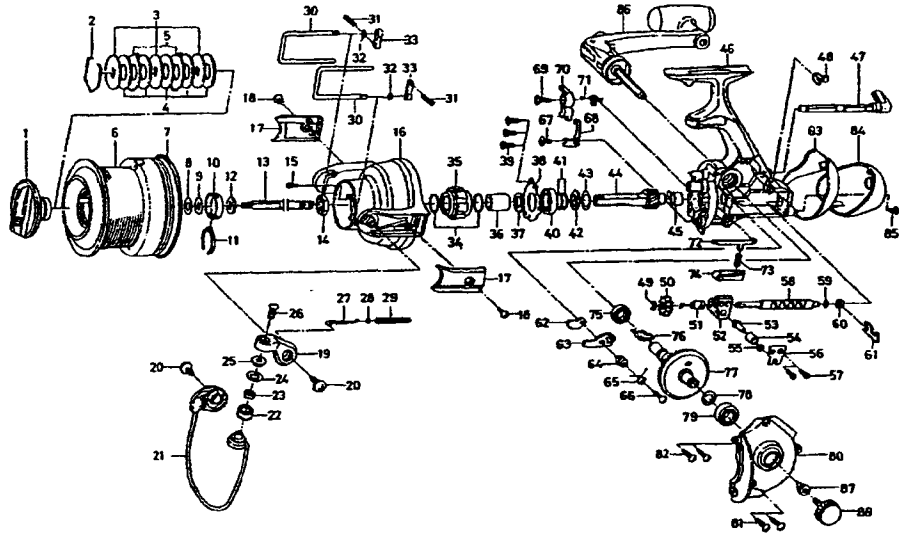

SPINNING REEL EMBLEM-Z4500A / 5000A / 5500A

Key No.	Parts No.	Parts Name	Key No.	Parts No.	Parts Name
2-7	F88-1801	SPOOL	51	E39-3501	WORM SHAFT BUSH
1	F88-2201	DRAG KNOB	52	F97-2301	OSC SLIDER
2	F88-4001	DRAG WASHER RET	53	E26-4101	OSC PAWL
3	F88-1701	KEY WASHER	54	E26-4201	OSC PAWL BUSH
4	F75-5501	DRAG WASHER	55	375-0801	OSC PAWL WASHER
5	F75-5701	EARED WASHER	56	E26-4301	OSC SLIDER COVER
7	E40-2901	O RING	57	352-1505	OSC SLIDER COVER SCREW
8	E39-9201	SPOOL WASHER A	58	E54-1101	WORM SHAFT
9	F04-3401	SPOOL WASHER B	59	B41-1701	WORM SHAFT WASHER
10	F20-4001	CLICK LEAF SPRING HOLDER	60	E43-6101	WORM SHAFT COLLAR
11	B74-7701	SPOOL CLICK LEAF SPRING	61	E43-6201	WORM SHAFT RET
12	E26-7501	MAIN SHAFT WASHER	62	F87-9701	A/R PAWL PLT
13	F88-0201	MAIN SHAFT	63	F87-9801	A/R PAWL
14	B43-7608	ROTOR NUT	64	E26-2101	A/R PAWL COLLAR
15	E15-7502	ROTOR NUT LOCK SCREW	65	E43-6301	A/R PAWL SPRING A
16	F97-3401	ROTOR	66	B00-9701	A/R PAWL SCREW
17	E43-2811	BAIL SPRING COVER	67	B84-2102	A/R CLAW SCREW
18	E10-7403	BAIL SPRING COVER SCREW	68	F88-0401	A/R CLAW PLT
19	F47-2102	BAIL ARM	69	L06-6501	A/R CLAW SCREW B
20	E00-7603	BAIL ARM SCREW	70	F88-0501	A/R CLAW
21	F88-2301	BAIL	71	F88-0601	A/R CLAW SPRING
22	F45-4902	LINE ROLLER	72	F88-0701	PUSH BUTTON PLT
23	F05-5601	BALL BEARING A	73	F88-0801	PUSH BUTTON SPRING
24	F44-6202	LINE ROLLER WASHER	74	F88-0901	PUSH BUTTON
25	F44-6302	LINE ROLLER COLLAR	75	E45-3901	BALL BEARING C
26	F60-8903	LINE ROLLER SCREW	76	E26-4502	A/R PAWL SPRING B
27	E32-6701	BAIL SPRING SHAFT	77	F43-6101	DRIVE GEAR
28	E31-3901	BAIL SPRING WASHER	78	371-2824	DRIVE GEAR WASHER
29	E44-1301	BAIL SPRING	79	B54-6001	BALL BEARING D
30	E43-1302	LINE GUARD SHAFT	80	F88-0301	SIDE COVER
31	F06-3301	LINE GUARD SPRING	81	B00-9705	SIDE COVER SCREW A
32	B33-9801	LINE GUARD RET	82	B00-9701	SIDE COVER SCREW B
33	E39-6201	LINE GUARD PLT	83	F88-4501	WATER SHIELD
34	F88-1001	ROLLER CLUTCH RET	84	F88-4601	REAR COVER
35	F88-1101	ROLLER CLUTCH	85	E24-8103	REAR COVER SCREW
36	F70-9801	SPACING SLEEVE	86	F88-1301	HANDLE
37	F26-7702	BEARING WASHER	87	F40-9001	HANDLE COLLAR
38	F88-0101	BEARING RET	88	L00-9106	HANDLE LOCK SCREW
39	F21-2201	BEARING RET SCREW			
40	637-6101	BALL BEARING B			
41	372-7607	SPACER			
42	F88-0001	A/R RATCHET			
43	372-7603	PINION WASHER			
44	F87-9901	PINION GEAR			
45	E33-2101	PINION COLLAR			
46	F87-8001	BODY			
47	F88-9501	A/R LEVER			
48	F87-9501	A/R CAM SPRING			
49	320-5901	WORM SHAFT GEAR RET			
50	F43-6301	WORM SHAFT GEAR			