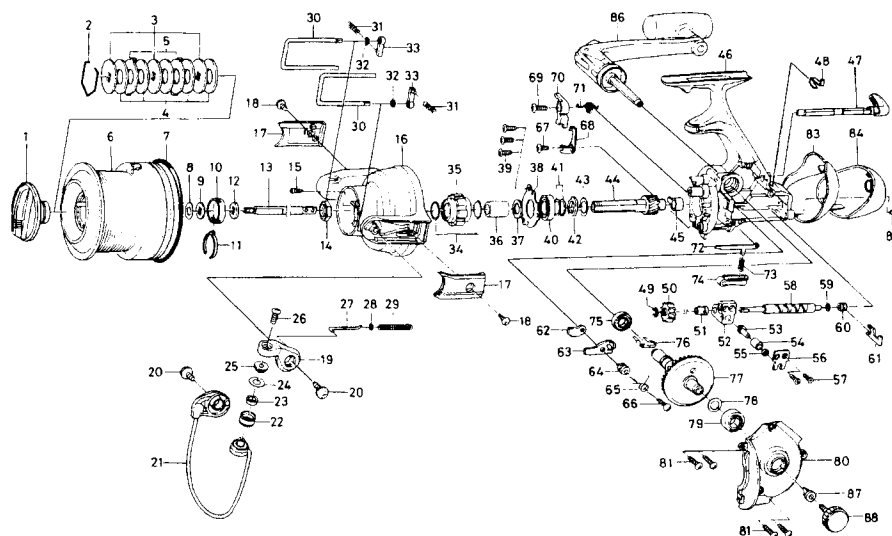

EMBLEM-X4500A / 5000A / 5500A

Key No.	Parts No.	Parts Name
2-7	F88-3001	SPOOL
1	F52-8001	DRAG KNOB
2	F88-4001	DRAG WASHER RET
3	F88-1701	KEY WASHER
4	F75-5501	DRAG WASHER
5	F75-5701	EARED WASHER
7	E40-2901	O RING
8	E39-9201	SPOOL WASHER A
9	F04-3401	SPOOL WASHER B
10	F20-4001	CLICK LEAF SPRING HOLDER
11	B74-7701	SPOOL CLICK LEAF SPRING
12	E26-7501	MAIN SHAFT WASHER
13	F88-0201	MAIN SHAFT
14	B43-7608	ROTOR NUT
15	E15-7502	ROTOR NUT LOCK SCREW
16	F97-3402	ROTOR
17	E43-2812	BAIL SPRING COVER
18	E10-7401	BAIL SPRING COVER SCREW
19	F47-2101	BAIL ARM
20	E00-7601	BAIL ARM SCREW
21	F97-2401	BAIL
22	F45-4902	LINE ROLLER
23	F05-5601	BALL BEARING A
24	F44-6202	LINE ROLLER WASHER
25	F44-6302	LINE ROLLER COLLAR
26	F60-8901	LINE ROLLER SCREW
27	E32-6701	BAIL SPRING SHAFT
28	E31-3901	BAIL SPRING WASHER
29	E44-1301	BAIL SPRING
30	E43-1302	LINE GUARD SHAFT
31	F06-3301	LINE GUARD SPRING
32	B33-9801	LINE GUARD RET
33	E39-6201	LINE GUARD PLT
34	F88-1001	ROLLER CLUTCH RET
35	F88-1101	ROLLER CLUTCH
36	F70-9801	SPACING SLEEVE
37	F26-7702	BEARING WASHER
38	F88-0101	BEARING RET
39	F21-2201	BEARING RET SCREW
40	637-6101	BALL BEARING B
41	372-7607	SPACER
42	F88-0001	A/R RATCHET
43	372-7603	PINION WASHER
44	F88-2501	PINION GEAR
45	E33-2101	PINION COLLAR
46	F96-8001	BODY
47	F88-9502	A/R LEVER
48	F87-9501	A/R CAM SPRING
49	320-5901	WORM SHAFT GEAR RET

Parts No.	Parts Name
F90-6701	SPOOL
F96-8101	BODY