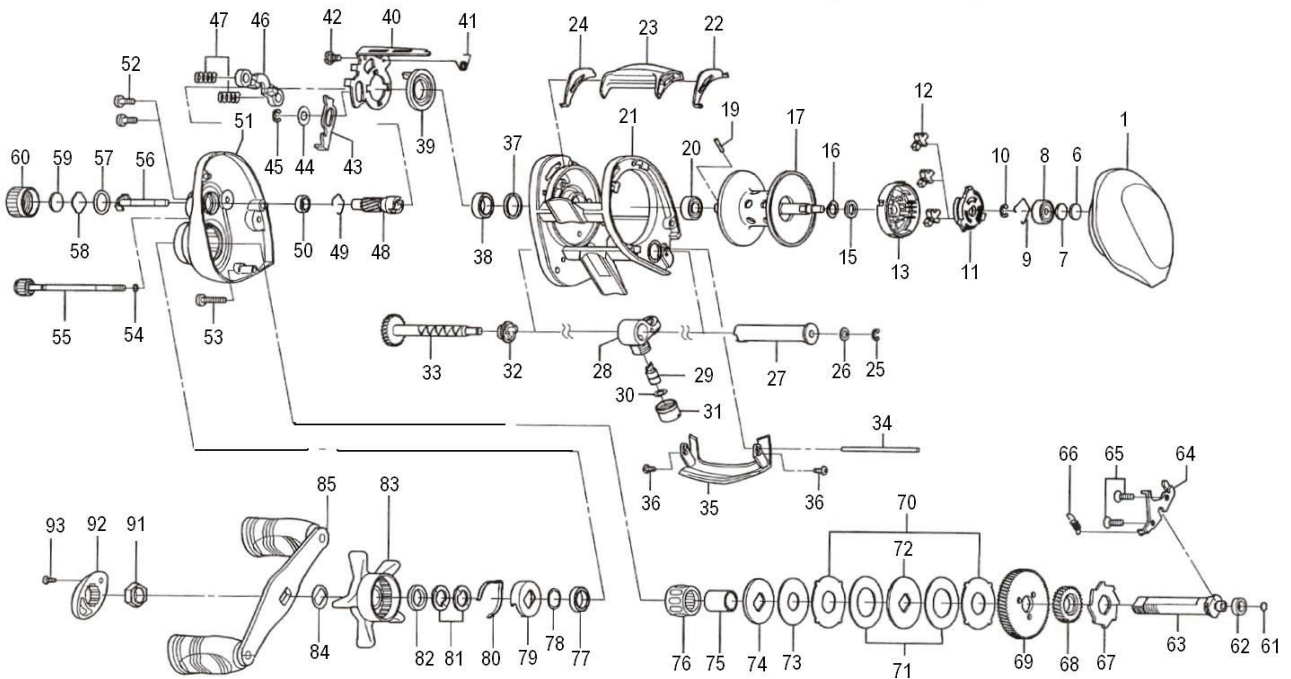

BAITCASTING REEL COASTAL 153HL

Key No.	Parts No.	Parts Name	Key No.	Parts No.	Parts Name
1	G87-7401	R/S PLT	52	G04-0801	L/S PLT SCREW A
6	375-7404	SPACER A	53	G47-3501	L/S PLT SCREW B
7	375-7411	SPACER B	54	B85-3101	O RING A
8	G51-1502	BALL BEARING A	55	B91-1746	L/S PLT SCREW C
9	F03-2201	BEARING RET A	56	F80-0501	PINION SHAFT
10-20	Z01-7438	SPOOL	57	171-5201	O RING B
21	G87-7301	FRAME	58	B17-5401	SPOOL ADJ CAP METAL
22	G54-3401	CLUTCH LEVER PLT A	59	B17-5503	RUBBER WASHER
23	G54-3601	CLUTCH LEVER	60	F57-4404	CAST CONTROL CAP
24	G54-3501	CLUTCH LEVER PLT B	61	G35-7506	DRIVE SHAFT WASHER
25	320-5901	WORM SHAFT RET	62	G05-1901	BUSHING
26	373-1306	WORM SHAFT WASHER	63	G65-2702	DRIVE SHAFT
27	G54-4801	LEVEL WIND GUARD	64	G60-1902	DRIVE SHAFT RET
28	G54-4301	LINE GUIDE	65	E13-4508	DRIVE SHAFT RET SCREW
29	121-4212	LINE GUIDE PAWL	66	G01-0201	CLUTCH TRIP PLT SPRING
30	373-1303	LINE GUIDE WASHER	67	F76-1701	A/R RATCHET
31	F40-2801	PAWL CAP	68	G00-1501	DRIVE GEAR A
32	G12-8201	WORM SHAFT COLLAR	69	G60-2101	DRIVE GEAR B
33	G54-4601	WORM SHAFT	70	F79-6101	EARED WASHER
34	G54-5401	STABILIZER BAR	71	G42-8501	DRAG WASHER
35	G54-5303	FRONT PLT	72	F79-6301	KEY WASHER A
36	B36-0401	FRONT PLT SCREW	73	G45-5801	DRAG WASHER B
37	F83-4701	BALL BEARING COLLAR	74	B36-0303	KEY WASHER B
38	G52-0502	BALL BEARING B	75	G01-1401	GEAR SHAFT COLLAR
39	F99-7401	CLUTCH CAM	76	F99-9803	ROLLER CLUTCH
40	G60-1802	YOKE PLT	77	G52-0502	BALL BEARING D
41	G60-2201	CLUTCH CAM SPRING	78	B55-3801	BEARING WASHER
42	G00-9701	CLUTCH CAM SCREW	79	F02-8201	CLICK LEAF SPRING HOLDER
43	G26-1101	CLUTCH TRIP PLT	80	F03-2401	BRAKE CLICK SPRING
44	371-6905	CLUTCH TRIP PLT WASHER	81	150-8901	SPRING WASHER
45	320-1402	CLUTCH TRIP PLT RET	82	B97-4901	SPACING SLEEVE
46	F99-8201	YOKE	83	G65-2202	STAR DRAG
47	G59-7301	YOKE SPRING	84	150-9001	FRICTION WASHER
48	G60-2002	PINION GEAR	85	G59-8702	HANDLE
49	E21-9701	BEARING RET B	91	B86-2104	HANDLE NUT
50	G46-6201	BALL BEARING C	92	E44-0008	HANDLE NUT PLT
51	G60-1507	L/S PLT	93	351-1801	HANDLE NUT PLT SCREW