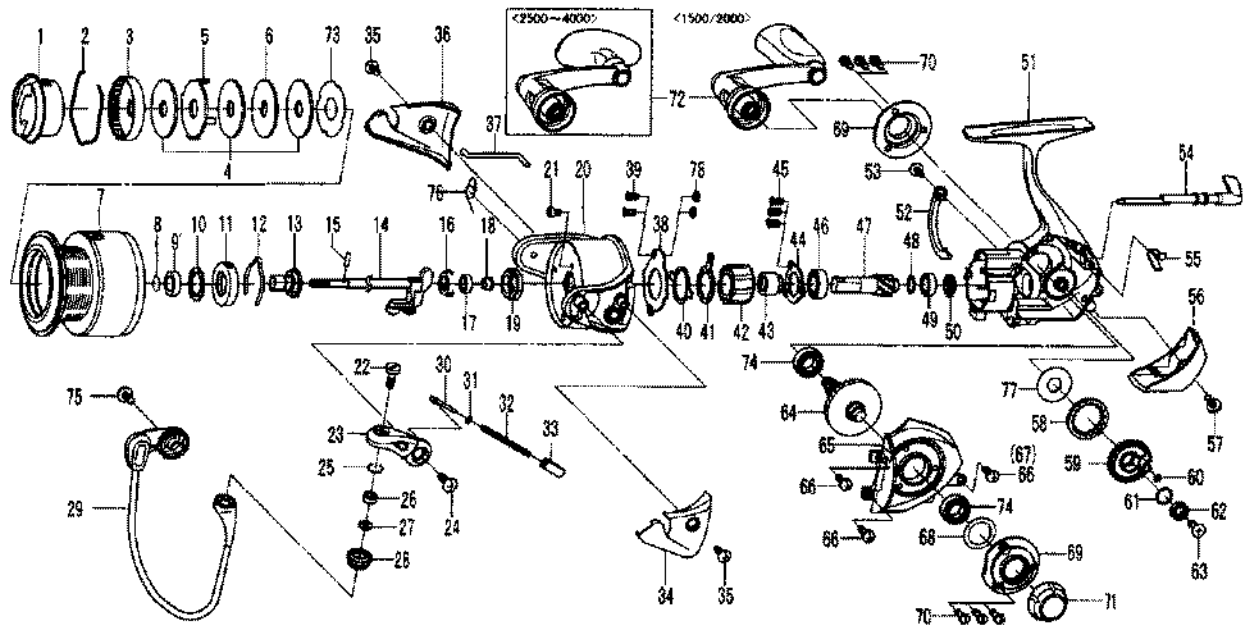

Certate 3500/4000

Key No.	Parts No.	Parts Name
1	G52-6301	DRAG KNOB
2	F71-0001	DRAG WASHER RET
3	F89-5302	DRAG KNOB CLICK PLT
4	F62-7101	DRAG WASHER
5	F62-7301	EARED WASHER
6	F64-4701	KEY WASHER
2-7	G52-5701	SPOOL
8	G52-5101	SPOOL RET
9	G57-6001	SPOOL COLLAR
10	F64-3500	SPOOL WASHER
11	G52-5001	CLICK LEAF SPRING HOLDER
12	F70-9002	SPOOL CLICK LEAF SPRING
13	G52-4901	SPOOL METAL
14	G52-2501	MAIN SHAFT
15	F64-3601	PIN
16	G52-4801	BEARING RET A
17	G46-7101	BALL BEARING A
18	G52-4601	BALL BEARING COLLAR A
19	G52-4701	ROTOR NUT
20	G52-0101	ROTOR
21	E49-2001	ROTOR NUT LOCK SCREW
22	F92-1702	LINE ROLLER SCREW
23	F89-2227	BAIL ARM
24	351-7701	BAIL ARM SCREW
25	G47-1101	O RING A
26	G28-1601	BALL BEARING B
27	F89-7101	LINE ROLLER WASHER
28	G47-0901	LINE ROLLER
29	G52-4201	BAIL
30	G29-8201	BAIL SPRING SHAFT
31	E31-3901	BAIL SPRING WASHER
32	G52-4101	BAIL SPRING
33	G47-1602	BAIL SPRING HOLDER
34	G52-0201	BAIL SPRING COVER
35	G33-2702	BAIL SPRING COVER SCREW
36	G52-0301	BAIL HOLDER COVER
37	G52-4501	BAIL TRIP LEVER
38	G57-7401	BEARING RET B
39	G55-7101	BEARING RET C SCREW
40	F64-1501	CLUTCH CAM RET