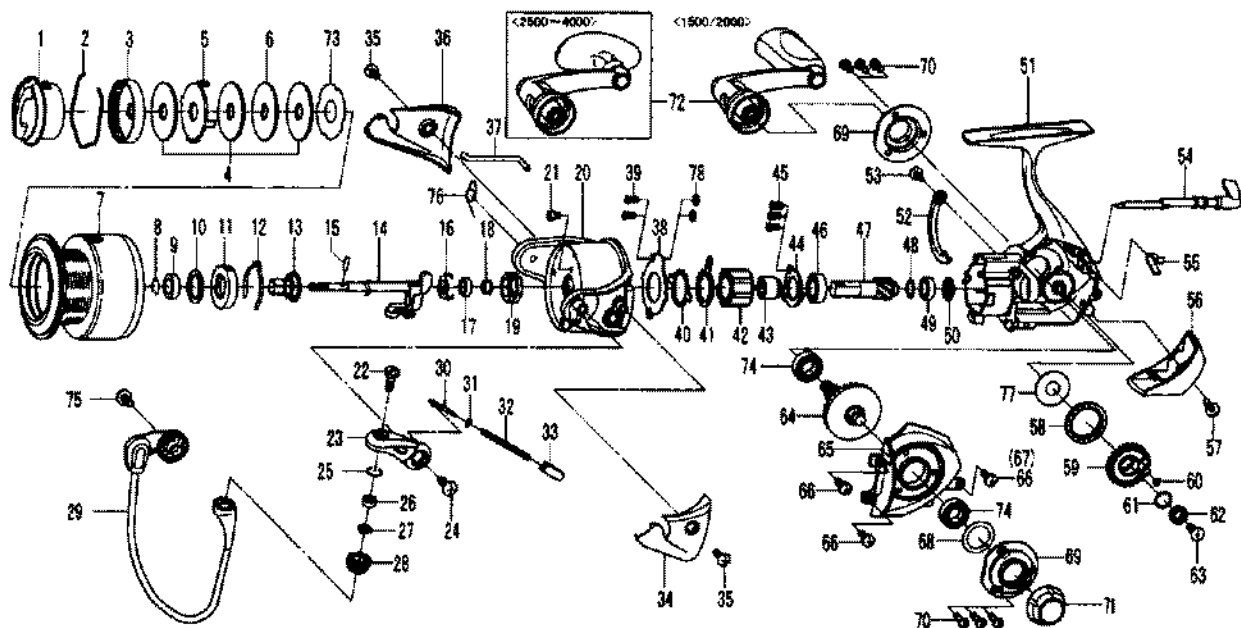

Certate 2500

Key No.	Parts No.	Parts Name
1	G46-8901	DRAG KNOB
2	F71-0001	DRAG WASHER RET
3	F89-5304	DRAG KNOB CLICK PLT
4	F69-1001	DRAG WASHER
5	F62-7301	EARED WASHER
6	F62-7201	KEY WASHER
2-7	G59-0501	SPOOL
8	G47-2401	SPOOL RET
9	G09-5801	SPOOL COLLAR
10	F62-5500	SPOOL WASHER
11	G47-2201	CLICK LEAF SPRING HOLDER
12	F70-4901	SPOOL CLICK LEAF SPRING
13	G47-2101	SPOOL METAL
14	G46-5401	MAIN SHAFT
15	G37-5001	PIN
16	G47-1501	BEARING RET A
17	G46-6201	BALL BEARING A
18	G47-1201	BALL BEARING COLLAR A
19	G47-1301	ROTOR NUT
20	G47-0301	ROTOR
21	E49-2001	ROTOR NUT LOCK SCREW
22	F92-1702	LINE ROLLER SCREW
23	F89-2227	BAIL ARM
24	351-7701	BAIL ARM SCREW
25	G47-1101	O RING A
26	G28-1601	BALL BEARING B
27	F89-7101	LINE ROLLER WASHER
28	G47-0901	LINE ROLLER
29	G47-0501	BAIL
30	G47-1801	BAIL SPRING SHAFT
31	E31-3901	BAIL SPRING WASHER
32	G47-1701	BAIL SPRING
33	G47-1601	BAIL SPRING HOLDER
34	G47-0401	BAIL SPRING COVER
35	G33-2702	BAIL SPRING COVER SCREW
36	G47-0801	BAIL HOLDER COVER
37	G47-1901	BAIL TRIP LEVER
38	G46-7601	BEARING RET B