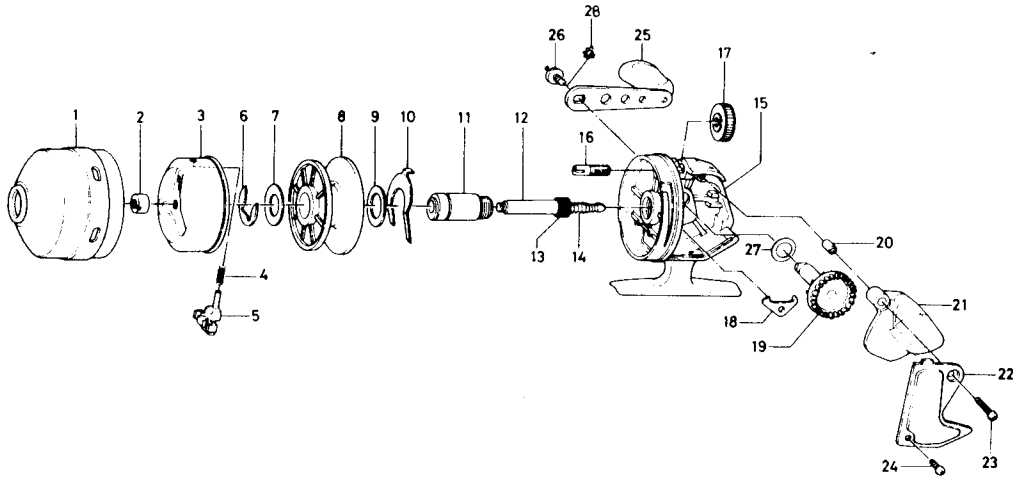

SPINCASTING REEL Apollocast 117S

Key No.	Parts No.	Parts Name	Key No.	Parts No.	Parts Name
1	B12-4301	Front cover	15	B30-8402	Body
2	342-4911	Rotor nut	16	B08-7601	Drag adjusting screw
3	B12-4102	Rotor	17	B08-7401	Drag adjusting dial
4	144-1801	Pick up pin spring	18	110-5801	Anti-reverse claw
5	B12-4202	Pick up pin	19	B12-3201	Drive gear
6	320-0351	Spool retainer	20	B08-6901	Push button sleeve
7	370-0412	Spool washer	21	B12-5601	Push button
8	B12-3912	Spool	22	B12-3604	Body cover
9	370-0412	Spool washer	23	353-8701	Body cover screw (long)
10	B30-7501	Drag adjusting plate	24	351-6601	Body cover screw (short)
11	B12-3301	Shaft metal	25	746-5801	Handle
12	B12-3501	Main shaft	26	B08-7301	Handle screw
13	B08-6701	Pinion gear	27	371-2800	Drive gear washer
14	142-7711	Main shaft spring	28	160-8001	Handle washer

Sold as one unit
 Main shaft assembly
 B12-3401