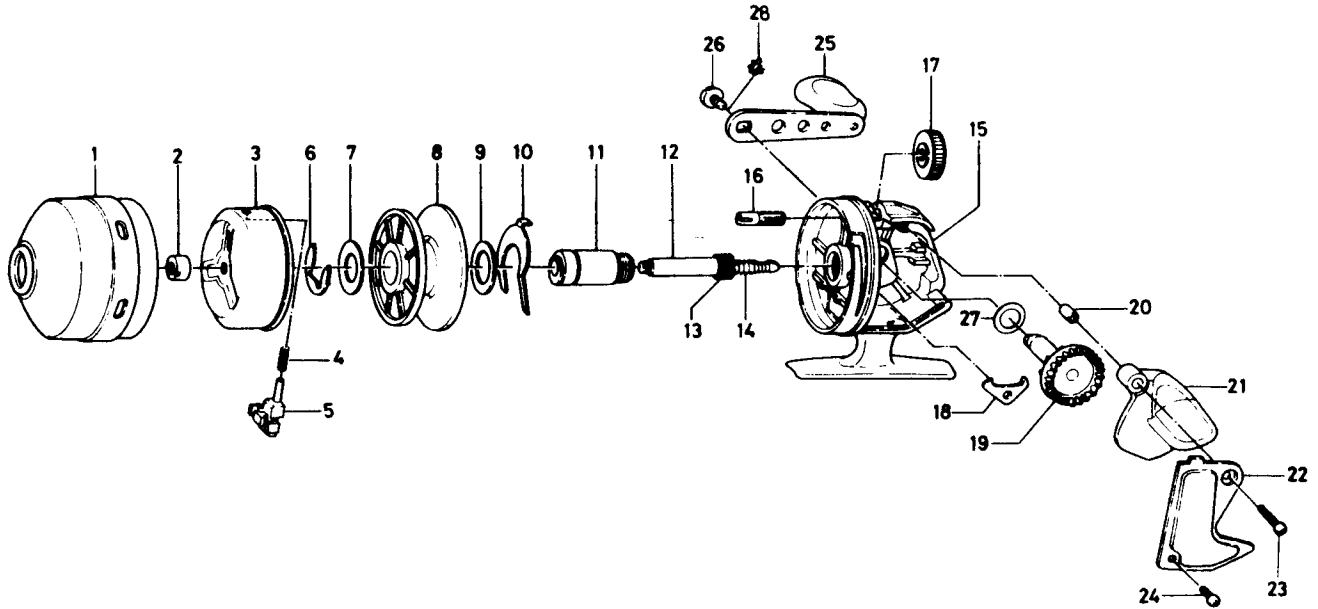

SPINCASTING REEL

**ApolloCast 117**

Key No.	Parts No.	Parts Name
1	B12-4301	Front cover
2	342-4911	Rotor nut
3	B12-4102	Rotor
4	144-1801	Pick up pin spring
5	B12-4202	Pick up pin
6	320-0351	Spool retainer
7	370-0412	Spool washer
8	B12-3912	Spool
9	370-0412	Spool washer
10	B30-7501	Drag adjusting plate
11	B12-3301	Shaft metal
12	B12-3501	Main shaft
13	B08-6701	Pinion gear
14	142-7711	Main shaft spring

Sold as one unit  
Main shaft assembly  
6-B12-3401

Key No.	Parts No.	Parts Name
15	B30-8401	Body
16	B08-7601	Drag adjusting screw
17	B08-7401	Drag adjusting dial
18	110-5801	Anti-reverse claw
19	B12-3201	Drive gear
20	B08-6901	Push button sleeve
21	B12-5601	Push button
22	B12-3602	Body cover
23	353-8701	Body cover screw (long)
24	351-6601	Body cover screw (short)
25	746-5801	Handle
26	B08-7301	Handle screw
27	371-2800	Drive gear washer
28	160-8001	Handle washer