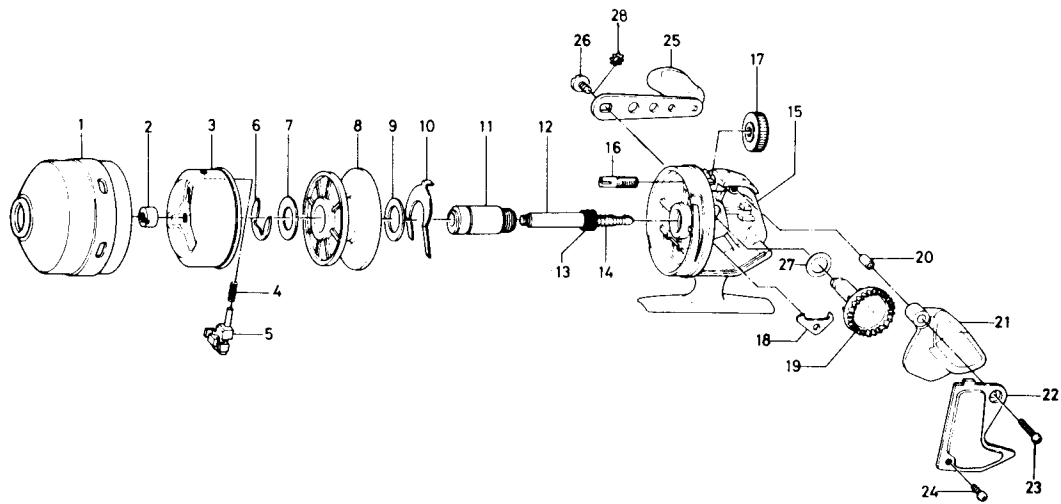

SPINCASTING REEL **ApolloCast 112S**

Key No.	Parts No.	Parts Name	Key No.	Parts No.	Parts Name
1	B27-8201	Front cover	15	B30-8302	Body
2	342-4911	Rotor nut	16	B08-7601	Drag adjusting screw
3	B09-7202	Rotor	17	B08-7401	Drag adjusting dial
4	144-1801	Pick up pin spring	18	110-2721	Anti-reverse claw
5	B09-7302	Pick up pin	19	B08-6301	Drive gear
6	320-0351	Spool retainer	20	B08-6901	Push button sleeve
7	370-4512	Spool washer	21	B08-6801	Push button
8	B27-8301	Spool	22	B08-7015	Body cover
9	370-0412	Spool washer	23	353-8701	Body cover screw (long)
10	B30-7401	Drag adjusting plate	24	351-6601	Body cover screw (short)
11	B12-3301	Shaft metal	25	746-5801	Handle
12	B27-8601	Main shaft	26	B08-7301	Handle screw B
13	B08-6701	Pinion Gear	27	373-0100	Drive gear washer
14	141-2521	Main shaft spring	28	160-8001	Handle washer

Sold as one unit
Main shaft assembly
B27-8501