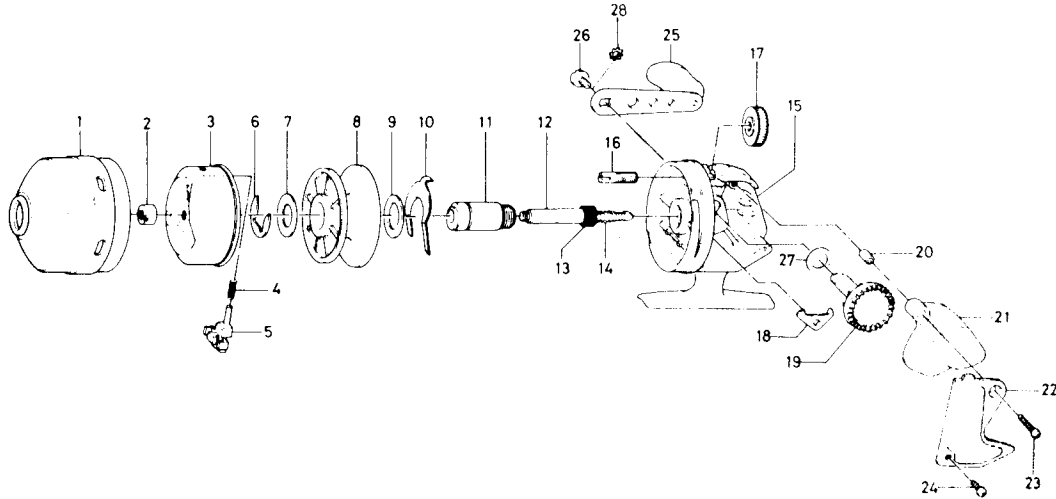

SPINCASTING REEL

**ApolloCast 112**

Key No.	Parts No.	Parts Name	
1	B27-8201	Front cover	
2	342-4911	Rotor nut	
3	B09-7202	Rotor	
4	144-1801	Pick up pin spring	
5	B09-7302	Pick up pin	
6	320-0351	Spool retainer	
7	370-4512	Spool washer	
8	B27-8301	Spool	
9	370-0412	Spool washer	
10	B30-7401	Drag adjusting plate	
11	B12-3301	Shaft metal	
12	B27-8601	Main shaft	} Sold as one unit Main shaft assembly 6-B27-8501
13	B08-6701	Pinion gear	
14	141-2521	Main shaft spring	

Key No.	Parts No.	Parts Name
15	B30-8301	Body
16	B08-7601	Drag adjusting screw
17	B08-7401	Drag adjusting dial
18	K-110-2721	Anti reverse claw
19	B08-6301	Drive gear
20	B08-6901	Push button sleeve
21	B08-6801	Push button
22	B08-7007	Body cover
23	353-8701	Body cover screw (long)
24	351-6601	Body cover screw (short)
25	746-5801	Handle
26	B08-7301	Handle screw B
27	373-0100	Drive gear washer
28	160-8001	Handle washer