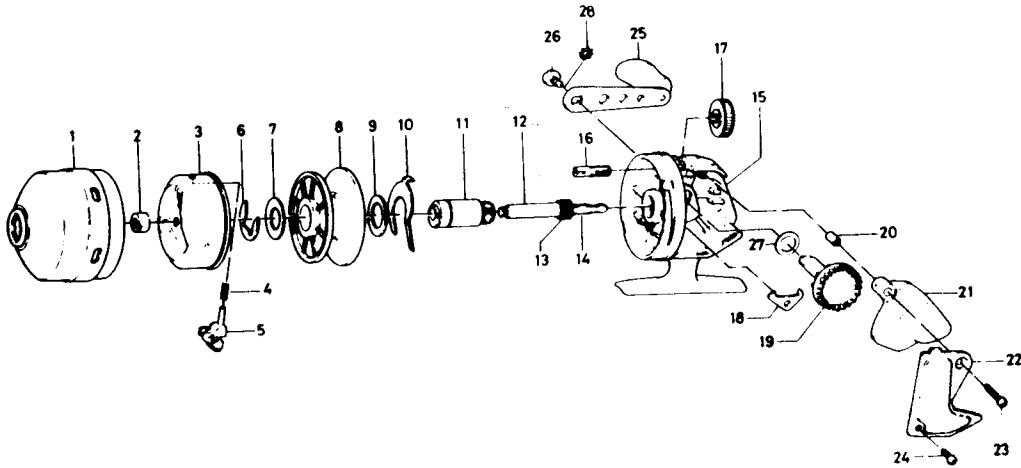

SPINCASTING REEL

ApolloCast 110

Key No.	Parts No.	Parts Name
1	B09-7401	Front cover
2	342-4911	Rotor nut
3	B09-7202	Rotor
4	144-1801	Pick up pin spring
5	B09-7302	Pick up pin
6	320-0351	Spool retainer
7	370-0412	Spool washer
8	B09-6901	Spool
9	370-0412	Spool washer
10	B30-7401	Drag adjusting plate
11	B08-6401	Shaft metal
12	B08-6601	Main shaft
13	B08-6701	Pinion gear
14	141-2521	Main shaft spring
Sold as one unit Main shaft assembly 6-B08-6501		

Key No.	Parts No.	Parts Name
15	B30-8301	Body
16	B08-7601	Drag adjusting screw
17	B08-7401	Drag adjusting dial
18	K-110-2721	Anti-reverse claw
19	B03-6301	Drive gear
20	B08-6901	Push button sleeve
21	B08-6801	Push button
22	B08-7004	Body cover
23	353-8701	Body cover screw (long)
24	351-6601	Body cover screw (short)
25	746-5801	Handle
26	B08-7301	Handle screw
27	373-0100	Drive gear washer
28	160-8001	Handle washer