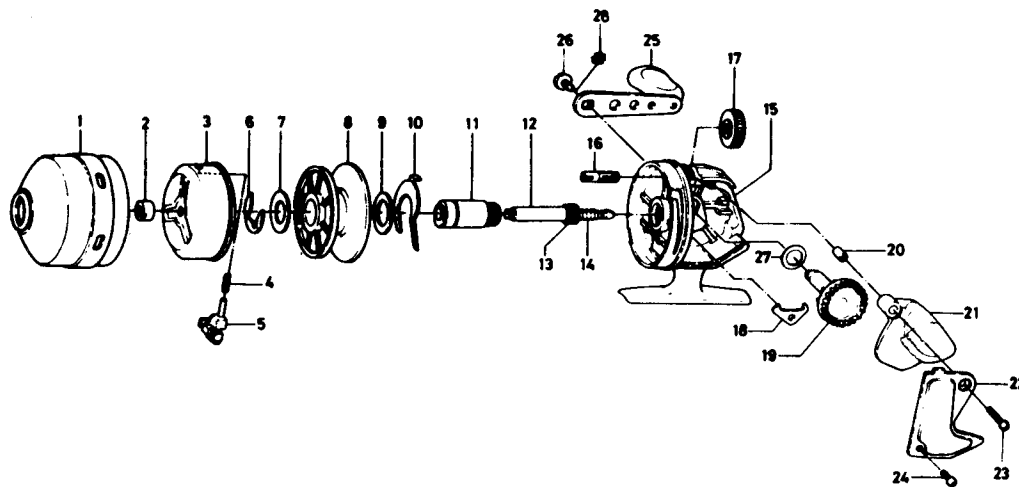

**SPINCASTING REEL Apollocast 108S**

Key No.	Parts No.	Parts Name	Key No.	Parts No.	Parts Name
1	B08-8401	Front cover	15	B30-8202	Body
2	342-4911	Rotor nut	16	B08-7601	Drag adjusting screw
3	B08-8102	Rotor	17	B08-7401	Drag adjusting dial
4	144-1801	Pick up pin spring	18	110-2721	Anti-reverse claw
5	B08-8202	Pick up pin	19	B08-6301	Drive gear
6	320-0351	Spool retainer	20	B08-6901	Push button sleeve
7	370-4512	Spool washer	21	B08-6801	Push button
8	B08-7801	Spool	22	B08-7013	Body cover
9	370-0412	Spool washer	23	353-8701	Body cover screw (long)
10	B30-7401	Drag adjusting plate	24	351-6601	Body cover screw (short)
11	B08-6401	Shaft metal	25	746-5201	Handle
12	B08-6601	Main shaft	26	B08-7301	Handle screw
13	B08-6701	Pinion gear	27	373-0100	Drive gear washer
14	141-2521	Main shaft spring	28	160-8001	Handle washer

Sold as one unit  
Main shaft assembly  
B08-6501