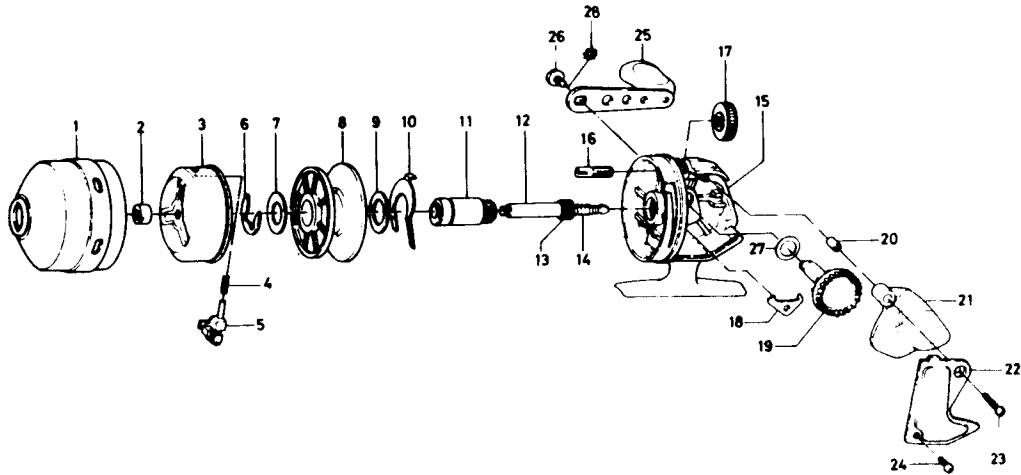

## SPINCASTING REEL

# ApolloCast 108

Key No.	Parts No.	Parts Name
1	B08-8401	Front cover
2	342-4911	Rotor nut
3	B08-8102	Rotor
4	144-1801	Pick up pin spring
5	B08-8202	Pick up pin
6	320-0351	Spool retainer
7	370-0412	Spool washer
8	B08-7801	Spool
9	370-0412	Spool washer
10	B30-7401	Drag adjusting plate
11	B08-6401	Shaft metal
12	B08-6601	Main shaft
13	B08-6701	Pinion gear
14	141-2521	Main shaft spring
		Sold as one unit
		Main shaft assembly
		6-B08-6501

Key No.	Parts No.	Parts Name
15	B30-8201	Body
16	B08-7601	Drag adjusting screw
17	B08-7401	Drag adjusting dial
18	K-110-2721	Anti-reverse claw
19	B08-6301	Drive gear
20	B08-6901	Push button sleeve
21	B08-6801	Push button
22	B08-7003	Body cover
23	353-8701	Body cover screw (long)
24	351-6601	Body cover screw (short)
25	746-5801	Handle
26	B08-7301	Handle screw
27	373-0100	Drive gear washer
28	160-8001	Handle washer