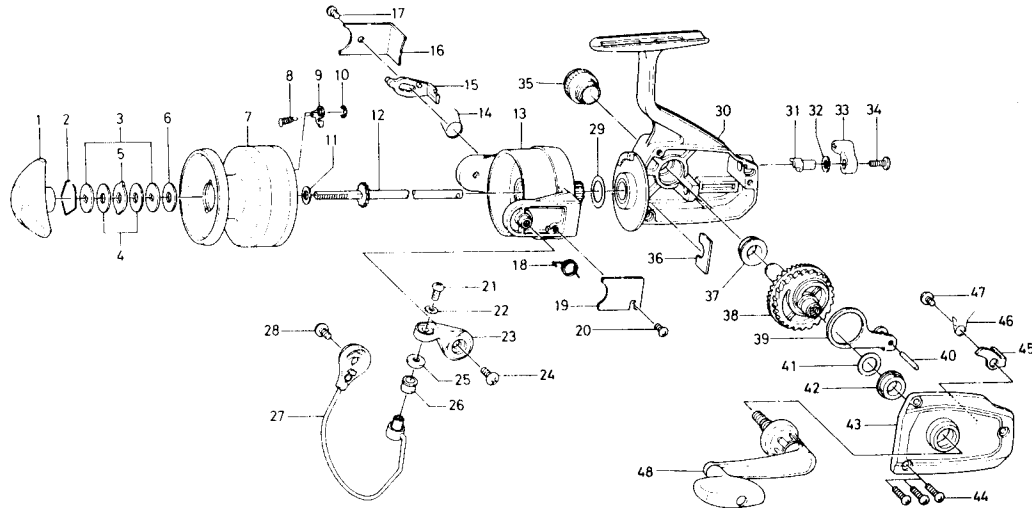

**SPINNING REEL**  
**APOLLO SILVER 130X**

Key No.	Parts No.	Parts Name
1	740-2702	Drag knob
2	170-4001	Drag washer retainer
3	373-2502	Drag D washer
4	374-2901	Disc washer
5	375-5301	Drag A washer
6	370-6901	Drag washer A
7	734-1304	Spool
8	144-1211	Spool click claw spring
9	B07-5301	Spool click claw
10	320-5901	Spool click claw retainer
11	374-9002	Spool washer
12	B19-0301	Main shaft
13	B19-0002	Rotor
14	B18-4701	Bail kick lever spring
15	B18-4801	Bail kick lever
16	B18-4901	Bail kick lever cover
17	352-0402	Bail kick lever cover screw
18	B18-4401	Bail spring
19	B18-4601	Bail spring cover
20	352-0402	Bail spring cover screw
21	353-8202	Bail screw
22	375-1001	Bail washer
23	B18-4501	Arm lever
24	353-8202	Arm lever screw

Sold as one unit  
Spool assembly  
6-733-2707

Key No.	Parts No.	Parts Name
25	501-1601	Roller collar
26	250-4221	Line roller
27	B18-5002	Bail
28	353-8202	Bail holder screw
29	372-8600	Rotor washer
30	B38-5301	Body
31	461-7701	Anti-reverse cam
32	150-1751	Anti-reverse lever washer
33	B18-7401	Anti-reverse lever
34	351-8302	Anti-reverse lever screw
35	B22-4501	Handle screw cap
36	632-6601	Pinion retainer
37	B12-9001	Bearing metal
38	B19-0601	Drive gear
39	B19-0501	Oscillating slider
40	121-1211	Oscillating slider pin
41	373-0100	Drive gear washer
42	B12-9001	Bearing metal
43	B38-5202	Body cover
44	351-5904	Body cover screw
45	B18-9201	Anti-reverse claw
46	144-8211	Anti-reverse claw spring
47	351-7701	Anti-reverse claw screw
48	B38-5401	Handle