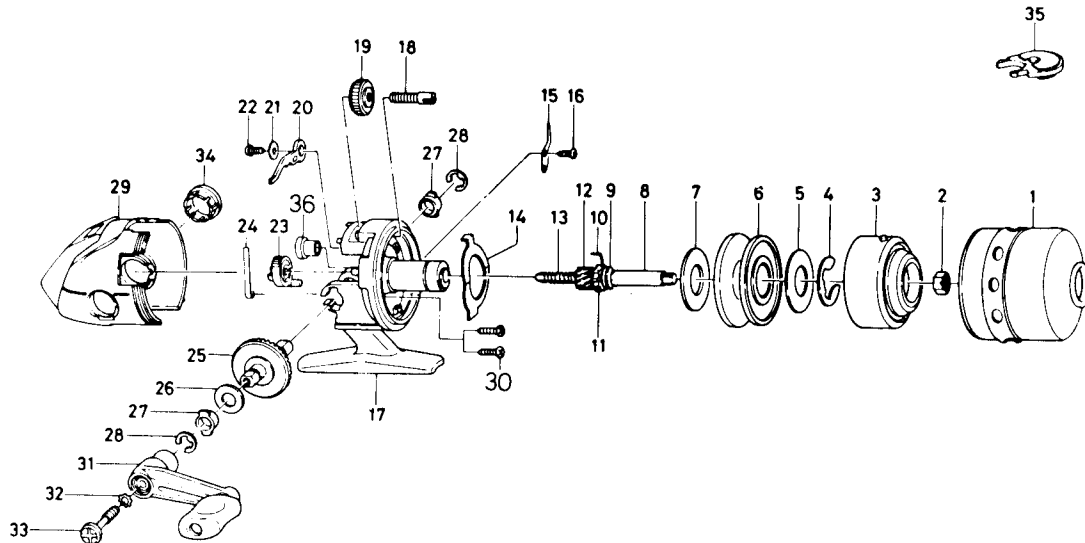

SPINCASTING REEL AG80A/100A

Key No.	Parts No.	Parts Name
1	K06-1102	Front cover
2	B55-4001	Rotor nut
3	K03-8602	Rotor
4	320-0351	Spool retainer
5	370-0412	Drag washer
6	B61-2005	Spool
7	370-0412	Drag washer
8	K06-0101	Main shaft
9	371-6903	washer
10	K00-2701	Anti-reverse pawl spring
11	K00-2801	Anti-reverse ratchet
12	402-6401	Pinion gear
13	142-7712	Main shaft spring
14	151-6501	Drag plate
15	030-6001	Click pawl
16	B93-3001	Click pawl screw
17	K05-9501	Body
18	K06-2801	Drag Screw
19	B60-9202	Dial
20	K00-0901	Anti-reverse pawl
21	K00-1001	Anti-reverse pawl washer
22	B93-3001	Anti-reverse pawl screw

key No.	Parts No.	Parts Name
23	K00-1101	Anti-reverse-lever
24	K00-1201	Anti-reverse-lever spring
25	K00-2901	Drive gear
26	370-9900	Drive gear washer
27	K00-7001	Bushing
28	B01-3101	Bushing retainer
29	K05-9102	Side cover
30	K05-3401	Side cover screw
31	K00-1301	Handle assembly
32	160-8101	Handle lock washer
33	K00-5901	Handle lock screw
34	K00-0601	Handle screw cap
35	K00-2201	Line snubber
36	K00-7201	Bushing

AG100A Special Parts

1	K06-3202	Front cover
3	K00-4006	Rotor
6	B61-0304	Spool
17	K06-3001	Body
29	K06-3302	Side cover
30	K06-2701	Side cover screw