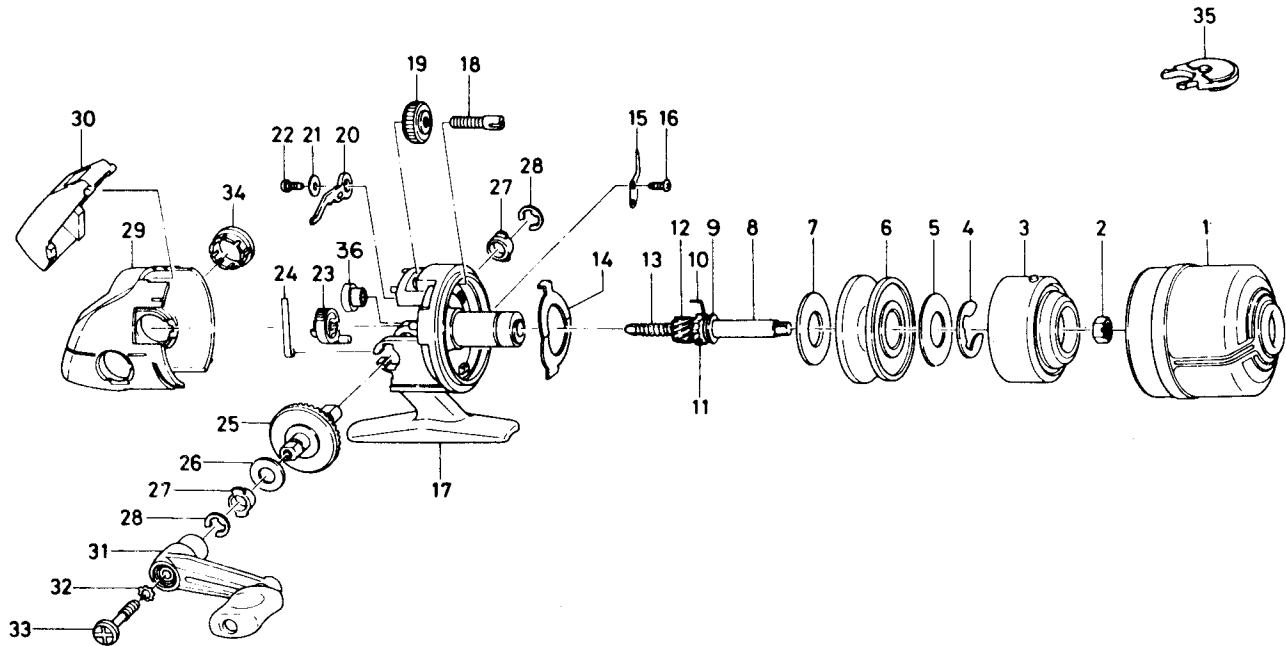

SPINCASTING REEL **AG80**

Key No.	Parts No.	Parts Name	Key No.	Parts No.	Parts Name
1	K00-3501	Front cover	19	B60-9202	Dial
2	B55-4001	Rotor nut	20	K00-0901	Anti-reverse pawl
3	K00-1702	Rotor	21	K00-1001	Anti-reverse pawl washer
4	320-0351	Spool retainer	22	B93-3001	Anti-reverse pawl screw
5	370-0412	Drag washer	23	K00-1101	Anti-reverse-lever
6	361-2003	Spool	24	K00-1201	Anti-reverse-lever spring
7	370-0412	Drag washer	25	K00-2901	Drive gear
8	K00-3401	Main shaft	26	370-9900	Drive gear washer
9	371-6903	Washer	27	K00-7001	Bushing
10	K00-2701	Anti-reverse pawl spring	28	B01-3101	Bushing retainer
11	K00-2801	Anti-reverse ratchet	29	K00-0102	Side cover
12	402-6401	Pinion gear	30	K00-0301	Push button
13	142-7712	Main shaft spring	31	K00-1301	Handle assembly
14	151-6501	Drag plate	32	160-8101	Handle lock washer
15	030-6001	Click pawl	33	K00-5901	Handle lock screw
16	B93-3001	Click pawl screw	34	K00-0601	Handle screw cap
17	K00-0801	Body	35	K00-2201	Line snubber
18	363-5911	Drag screw	36	K00-7201	Bushing