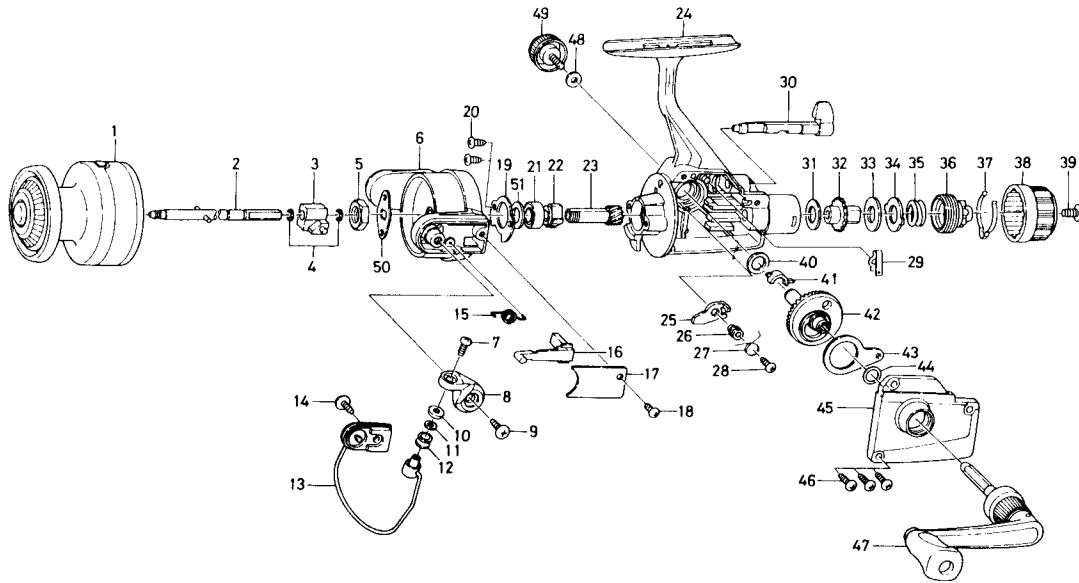

SPINNING REEL AG750B

Key No.	Parts No.	Parts Name	Key No.	Parts No.	Parts Name
1	E09-8005	Spool assembly	27	E95-9601	Anti-reverse pawl spring
2	E03-6401	Main shaft assembly	28	E02-7401	Anti-reverse pawl screw
3	B98-6501	Oscillating slider	29	B58-8601	Anti-reverse lever spring
4	E04-0601	Oscillating slider retainer	30	E03-2803	Anti-reverse lever
5	342-4001	Rotor nut	31	B58-9104	Drag washer A
6	L90-3901	Rotor	32	E03-5101	Click gear
7	352-2502	Line roller screw	33	B58-9106	Drag washer B
8	E03-3901	Bail arm	34	B58-9501	Eared washer
9	B84-2102	Bail arm screw	35	B58-9801	Drag coil spring
10	B97-9801	Line roller collar	36	E03-3101	Drag screw
11	B55-4301	Line roller washer	37	E03-3201	Drag washer spring
12	250-3921	Line roller	38	L90-0701	Drag knob
13	E03-4201	Bail	39	353-8203	Drag knob screw
14	B93-3001	Bail trip cam screw	40	E03-4501	Drive gear washer A
15	E03-4001	Bail spring	41	B96-0801	Drive gear collar
16	E03-3801	Bail trip lever	42	E03-6301	Drive gear
17	E03-4103	Bail spring cover	43	481-1331	Oscillating slider
18	B93-3001	Bail spring cover screw	44	375-8500	Drive gear washer B
19	E03-3701	Bearing retainer	45	L90-0802	Side cover
20	B93-3001	Bearing retainer screw	46	B83-5002	Side cover screw
21	L90-4001	Ball bearing	47	L90-1201	Handle assembly
22	E11-4201	Anti-reverse ratchet	48	B92-4901	Handle lock washer
23	E03-6101	Pinion gear	49	E03-5501	Handle lock screw
24	L90-4101	Body	50	E09-7601	Rotor nut holding plate
25	E03-2901	Anti-reverse pawl	51	B12-8701	Bearing washer
26	E03-3001	Anti-reverse pawl collar			