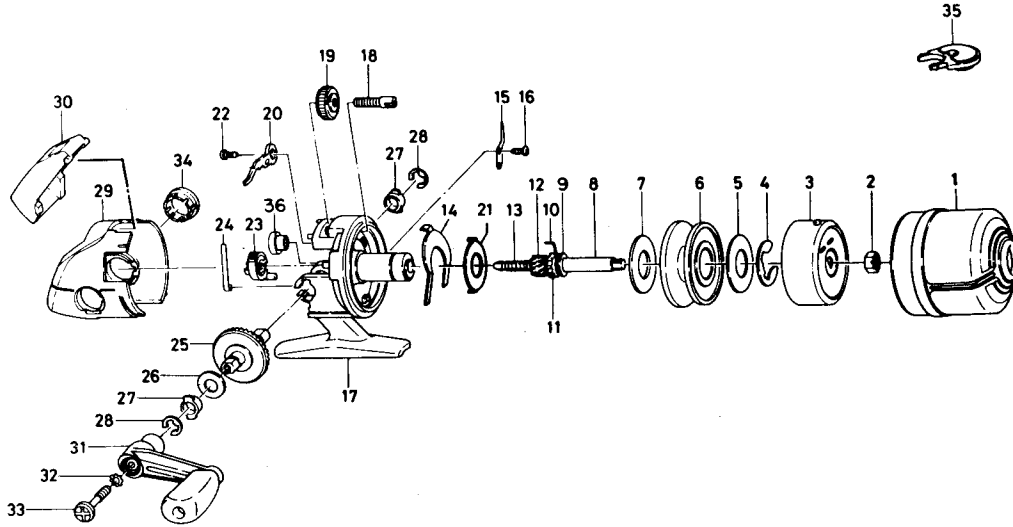

SPINCASTING REEL **AG170**

Key No.	Parts No.	Parts Name
1	K03-6201	Front cover
2	B55-4001	Rotor nut
3	K03-5602	Rotor
4	320-0351	Spool retainer
5	370-0412	Drag washer
6	K03-5501	Spool
7	370-0412	Drag washer
8	K03-4901	Main shaft
9	371-6903	washer
10	K00-2701	Anti-reverse pawl spring
11	K00-2801	Anti-reverse ratchet
12	402-6701	Pinion gear
13	142-7712	Main shaft spring
14	B30-7501	Drag plate
15	030-6001	Click pawl
16	B93-3001	Click pawl screw
17	K03-4301	Body
18	K03-4501	Drag screw

Key No.	Parts No.	Parts Name
19	B08-7401	Dial
20	K03-4401	Anti-reverse pawl
21	376-0401	Drag spring washer
22	B84-2102	Anti-reverse pawl screw
23	K00-1101	Anti-reverse-lever
24	K00-1201	Anti-reverse-lever spring
25	K03-5001	Drive gear
26	370-9900	Drive gear washer
27	K00-7001	Bushing
28	B01-3101	Bushing retainer
29	K03-4002	Side cover
30	K03-4201	Push button
31	K03-5101	Handle assembly
32	160-8101	Handle lock washer
33	K03-5401	Handle lock screw
34	K00-0601	Handle screw cap
35	K03-6301	Line snubber
36	K00-7201	Bushing