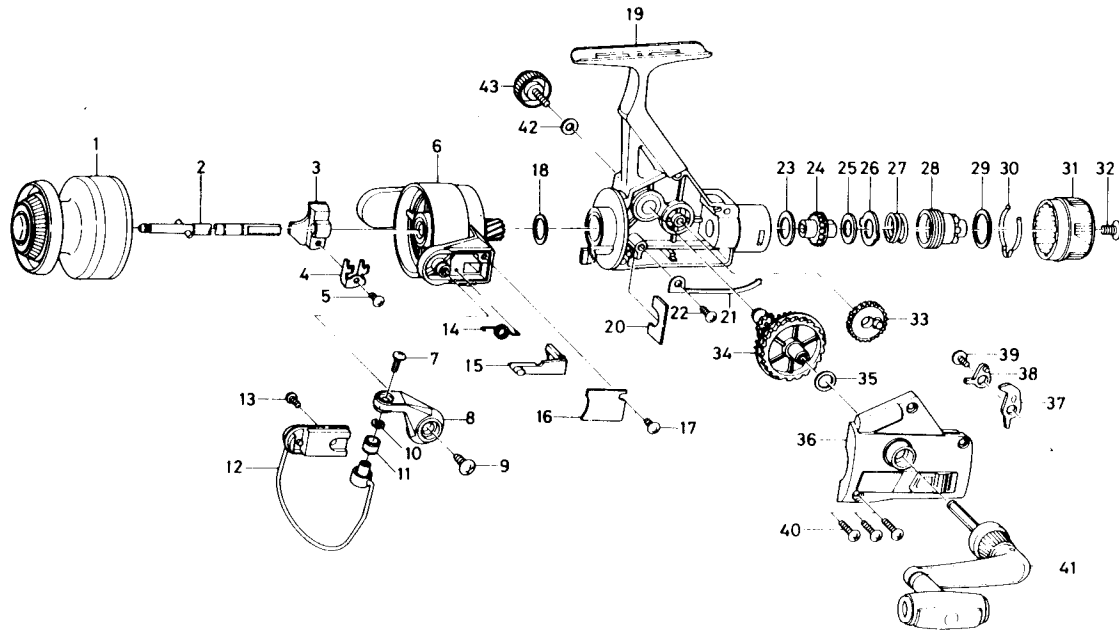

# SPINNING REEL AG1350X

Key No.	Parts No.	Parts Name	Key No.	Parts No.	Parts Name
1	L04-3301	Spool assembly	23	B76-0501	Drag washer A
2	L04-8701	Main shaft assembly	24	B74-7401	Click gear
3	L04-7401	Oscillating slider	25	B48-9902	Drag washer B
4	B81-2701	Oscillating slider retainer	26	B49-0102	Eared washer
5	351-1804	Oscillating block screw	27	B92-6701	Drag coil spring
6	L04-1701	Rotor assembly	28	B74-7603	Drag screw
7	L00-2602	Line roller screw	29	B90-8201	Drag washer C
8	L50-1301	Bail arm	30	B74-7701	Drag washer spring
9	B67-9302	Bail arm screw	31	L04-2101	Drag knob
10	B55-4301	Line roller washer	32	352-1105	Drag knob screw
11	250-3921	Line roller	33	413-4503	Oscillating gear
12	L04-1901	Bail	34	L04-7301	Drive gear
13	L01-1702	<b>Bail trip cover screw</b>	35	375-8500	Drive gear washer
14	B91-6501	Bail spring	36	L04-2501	Side cover
15	L04-8501	Bail trip lever	37	L04-3101	Anti-reverse pawl
16	L04-8601	Bail spring cover	38	B50-1201	Anti-reverse pawl plate
17	L01-1702	Bail spring cover screw	39	352-9503	Anti-reverse pawl screw
18	L06-1001	Pinion washer	40	B83-5001	Side cover screw
19	L04-1401	Body	41	L04-3201	Handle assembly
20	L06-0701	Pinion retainer	42	B92-4902	Handle lock washer
21	L06-1101	Click pawl	43	B92-5001	Handle lock screw
22	L01-1702	Click pawl screw			