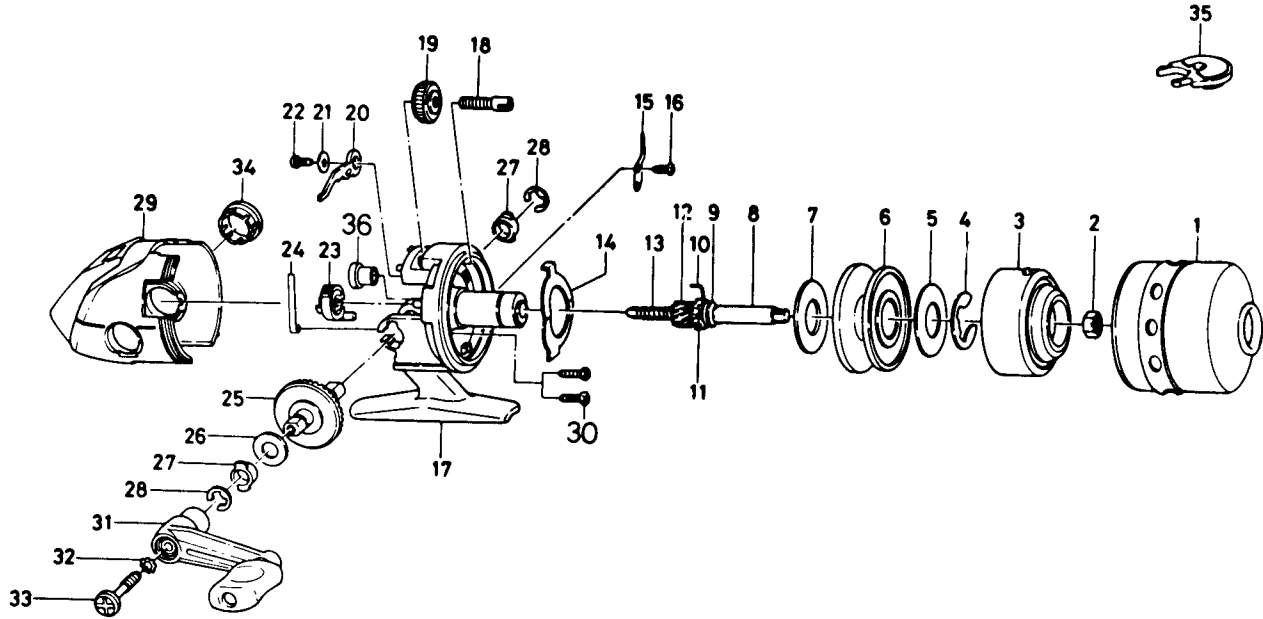

# SPINCASTING REEL — AG120X

Key No.	Part No.	Part Name	Price
1	K09-9102	Front cover	5.50
2	B55-4001	Rotor nut	.50
3	K00-6202	Rotor	5.25
4	320-0351	Spool retainer	.40
5	370-0412	Drag washer	.40
6	B81-1103	Spool	3.25
7	370-0412	Drag washer	.40
8	K06-0501	Main shaft	1.15
9	371-6903	Washer	6.80
10	K00-2701	Anti-reverse pawl spring	.55
11	K00-2801	Anti-reverse ratchet	.95
12	402-6401	Pinion gear	1.40
13	142-7712	Main shaft spring	.55
14	151-6731	Drag plate	1.00
15	030-6001	Click pawl	.45
16	B93-3001	Click pawl screw	.45
17	K06-1001	Body	3.30
18	K06-2801	Drag screw	.50

Key No.	Part No.	Part Name	Price
19	B60-9202	Dial	.80
20	K00-5501	Anti-reverse pawl	.55
21	K00-1001	Anti-reverse pawl washer	.35
22	B93-3001	Anti-reverse pawl screw	.45
23	K00-1101	Anti-reverse lever	.60
24	K00-1201	Anti-reverse lever spring	.55
25	K00-2901	Drive gear	1.65
26	370-9900	Drive gear washer	.45
27	K00-7001	Bushing	.50
28	B01-3101	Bushing retainer	.40
29	K09-9401	Side cover	3.70
30	K06-2701	Side cover screw	.40
31	K00-6001	Handle assembly	2.90
32	160-8101	Handle lock washer	.45
33	K00-5901	Handle lock screw	.70
34	K00-0601	Handle screw cap	.40
35	K00-2201	Line snubber	.40
36	K00-7201	Bushing	.50