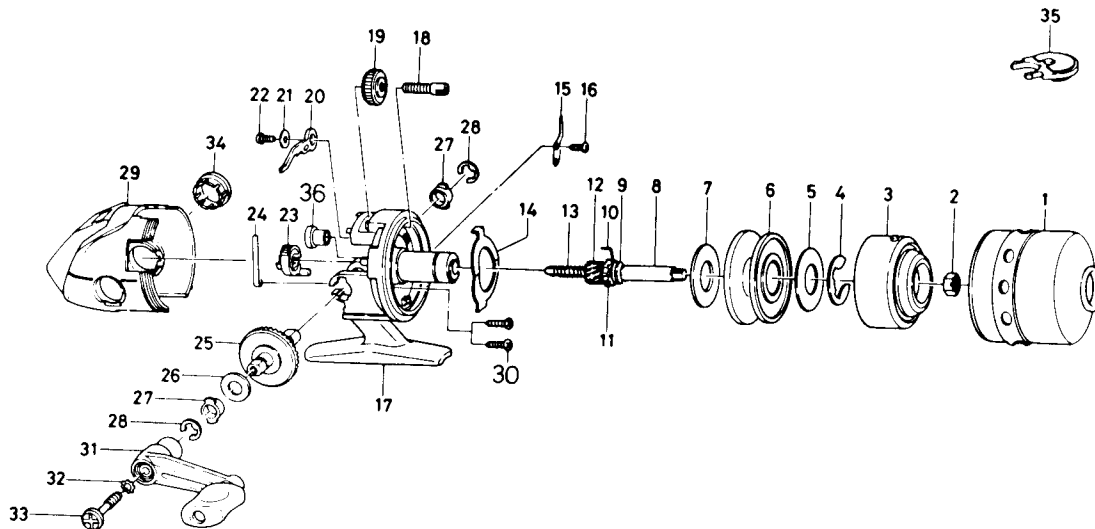

SPINCASTING REEL **AG120A**

Key No.	Parts No.	Parts Name	key No.	Parts No.	Parts Name
1	K06-0602	Front cover	19	B60-9202	Dial
2	B55-4001	Rotor nut	20	K00-5501	Anti-reverse pawl
3	K00-6202	Rotor	21	K00-1001	Anti-reverse pawl washer
4	320-0351	Spool retainer	22	B93-3001	Anti-reverse pawl screw
5	370-0412	Drag washer	23	K00-1101	Anti-reverse-lever
6	B81-1103	Spool	24	K00-1201	Anti-reverse-lever spring
7	370-0412	Drag washer	25	K00-2901	Drive gear
8	K06-0501	Main shaft	26	370-9900	Drive gear washer
9	371-6903	washer	27	K00-7001	Bushing
10	K00-2701	Anti-reverse pawl spring	28	B01-3101	Bushing retainer
11	K00-2801	Anti-reverse ratchet	29	K06-2402	Side cover
12	402-6401	Pinion gear	30	K06-2701	Side cover screw
13	142-7712	Main shaft spring	31	K00-6001	Handle assembly
14	151-6731	Drag plate	32	160-8101	Handle lock washer
15	030-6001	Click pawl	33	K00-5901	Handle lock screw
16	B93-3001	Click pawl screw	34	K00-0601	Handle screw cap
17	K06-1001	Body	35	K00-2201	Line snubber
18	K06-2801	Drag Screw	36	K00-7201	Bushing