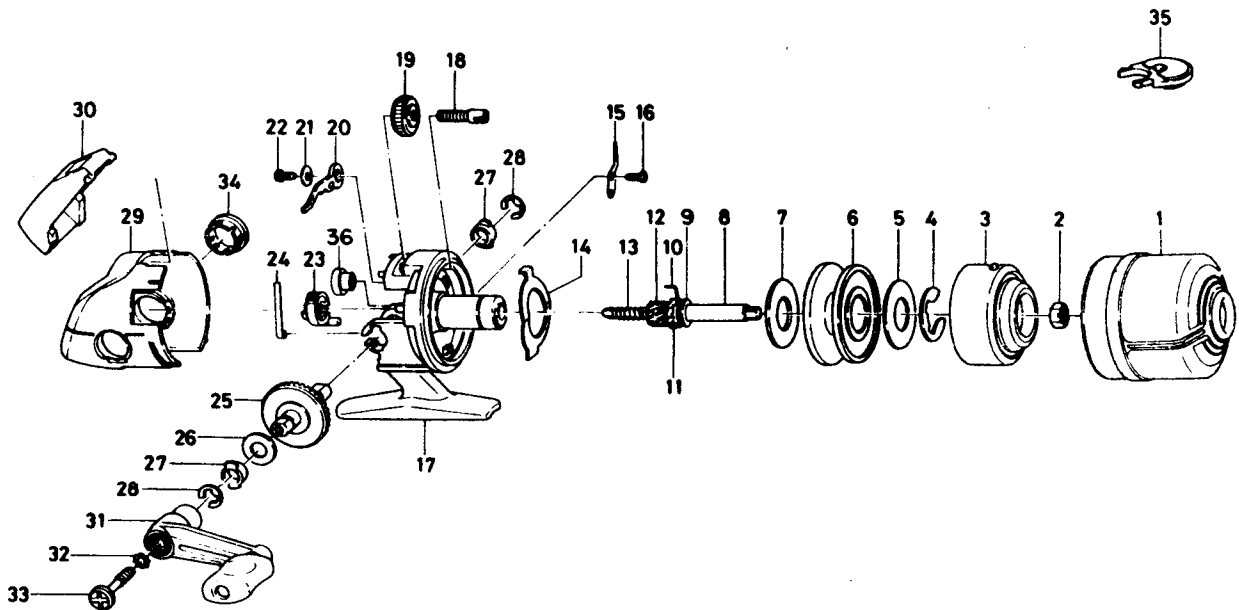

SPINCASTING REEL AG120

Key No.	Parts No.	Parts Name	Key No.	Parts No.	Parts Name
1	K00-6801	Front cover	19	B60-9202	Dial
2	B55-4001	Rotor nut	20	K00-5501	Anti-reverse pawl
3	K00-6202	Rotor	21	K00-1001	Anti-reverse pawl washer
4	320-0351	Spool retainer	22	B93-3001	Anti-reverse pawl screw
5	370-0412	Drag washer	23	K00-1101	Anti-reverse-lever
6	B81-1102	Spool	24	K00-1201	Anti-reverse-lever spring
7	370-0412	Drag washer	25	K00-2901	Drive gear
8	K00-7101	Main shaft	26	370-9900	Drive gear washer
9	371-6903	Washer	27	K00-7001	Bushing
10	K00-2701	Anti-reverse pawl spring	28	B01-3101	Bushing retainer
11	K00-2801	Anti-reverse ratchet	29	K00-4902	Side cover
12	402-6401	Pinion gear	30	K00-5101	Push button
13	142-7712	Main shaft spring	31	K00-6001	Handle assembly
14	151-6731	Drag plate	32	160-8101	Handle lock washer
15	030-6001	Click pawl	33	K00-5901	Handle lock screw
16	B93-3001	Click pawl screw	34	K00-0601	Handle screw cap
17	K00-5401	Body	35	K00-2201	Line snubber
18	363-5911	Drag screw	36	K00-7201	Bushing