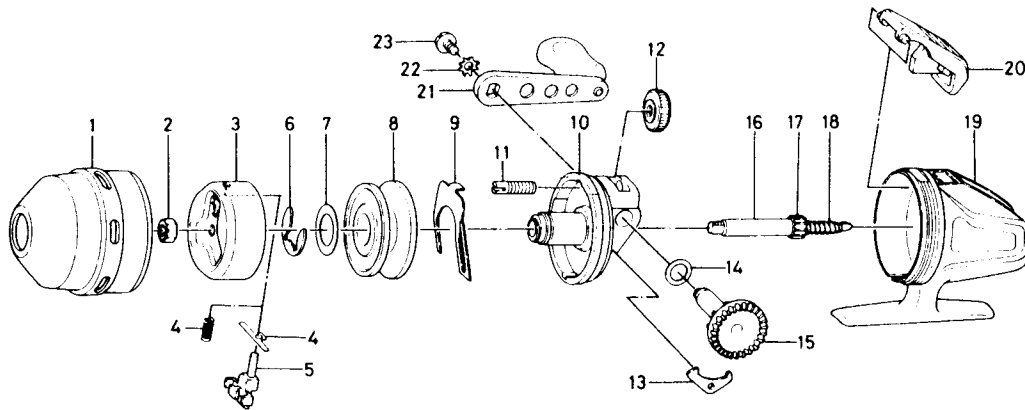

SPINCASTING REEL AC80/100

Key No.	Parts No.	Parts Name
1.	B76-7101	Front cover
2	B55-4001	Rotor nut
3	B60-9501	Rotor
4	B71-6101	Pick up pin spring
5	B08-8203	Pick up pin
6	320-0351	Spool retainer
7	370-4512	Spool washer
8.	B61-2002	Spool
9	150-6321	Drag adjusting plate
10	B60-9101	Set plate
11	470-1302	Drag adjusting screw
12	B60-9201	Drag adjusting dial
13	770-0501	Anti-reverse claw
14	373-7800	Drive gear washer
15	B08-6301	Drive gear
16	B08-6601	Main shaft
17	B08-6701	Pinion gear
18	141-2521	Main shaft spring

Key No.	Parts No.	Parts Name
19	B82-0701	Body
20	B60-8901	Push button
21	B63-6301	Handle
22	160-8001	Handle washer
23	B08-7301	Handle screw

AC100 Special Parts

1	B76-7201	Front cover
3	B61-0201	Rotor
4	144-1801	Pick up pin spring
5	B08-8204	Pick up pin
8	B61-0302	Spool
9	B61-0501	Drag adjusting plate
10	B61-0601	Set plate
19	B82-0801	Body
20	B61-0701	Push button

Sold as one unit
B08-6501
Main shaft assembly