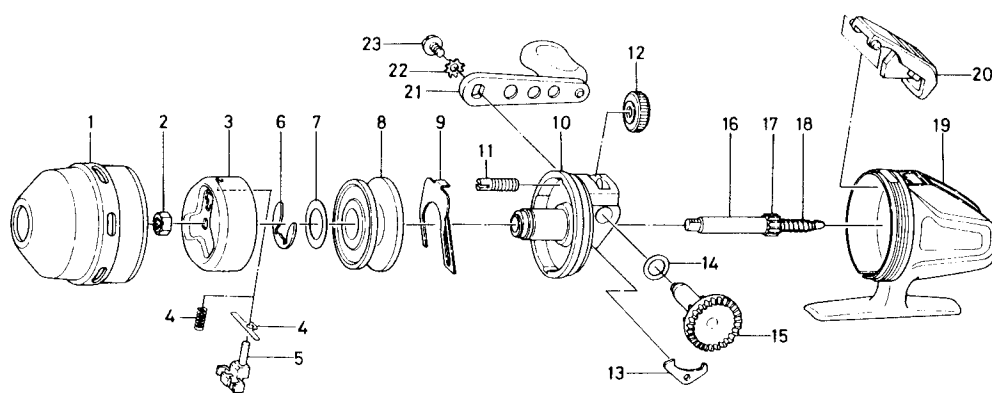

# SPINCASTING REEL AC120

Key No.	Parts No.	Parts Name	Key No.	Parts No.	Parts Name
1	B79-7401	Front cover	13	770-0501	Anti-reverse claw
2	B55-4001	Rotor nut	14	373-0100	Drive gear washer
3	B81-1301	Rotor	15	B08-6301	Drive gear
4	142-5111	Pick up pin spring	16	B08-6601	Main shaft
5	B08-8205	Pick up pin	17	B08-6701	Pinion gear
6	320-0351	Spool retainer	18	141-2521	Main shaft spring
7	370-4512	Spool washer	19	B82-6001	Body
8	B81-1101	Spool	20	B80-3801	Push button
9	B61-0501	Drag adjusting plate	21	B80-4701	Handle
10	B81-1001	Set plate	22	160-8001	Handle washer
11	470-1302	Drag adjusting screw	23	B08-7301	Handle screw
12	B60-9201	Drag adjusting dial			

Sold as one unit  
**B08-6501**  
 Main shaft assembly