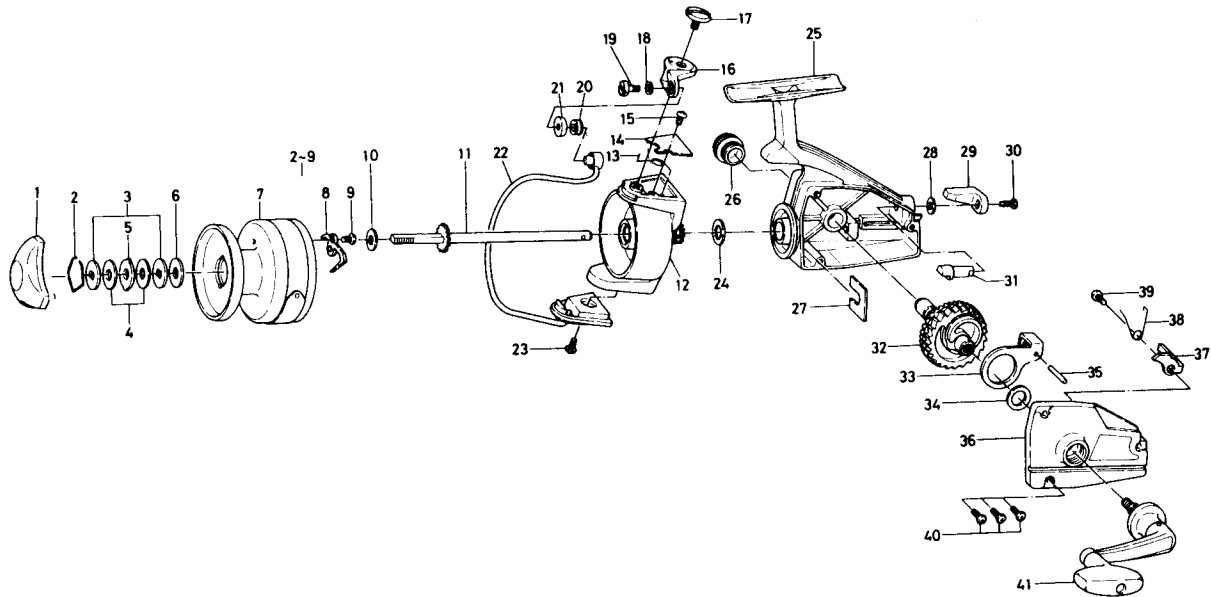

# SPINNING REEL A-150RL

| Key No. | Parts No. | Parts Name              |
|---------|-----------|-------------------------|
| 1       | 740-2103  | Drag knob               |
| 2       | 170-4001  | Drag washer retainer    |
| 3       | 373-2502  | Drag D washer           |
| 4       | 374-2901  | Disc washer             |
| 5       | 375-5301  | Drag A washer           |
| 6       | 370-6901  | Drag washer A           |
| 7       | 734-0001  | Spool                   |
| 8       | 030-4511  | Spool click claw        |
| 9       | 351-7701  | Spool click claw screw  |
| 10      | 371-8331  | Spool washer            |
| 11      | 710-2421  | Main shaft              |
| 12      | 736-8202  | Rotor                   |
| 13      | 141-7821  | Bail spring             |
| 14      | 632-6501  | Bail spring cover       |
| 15      | 351-1801  | Bail spring cover screw |
| 16      | 231-3401  | Arm lever               |
| 17      | 362-3411  | Arm lever screw         |
| 18      | 375-1001  | Bail washer             |
| 19      | 353-1811  | Bail screw              |
| 20      | 250-4221  | Line roller             |
| 21      | 501-1601  | Roller collar           |