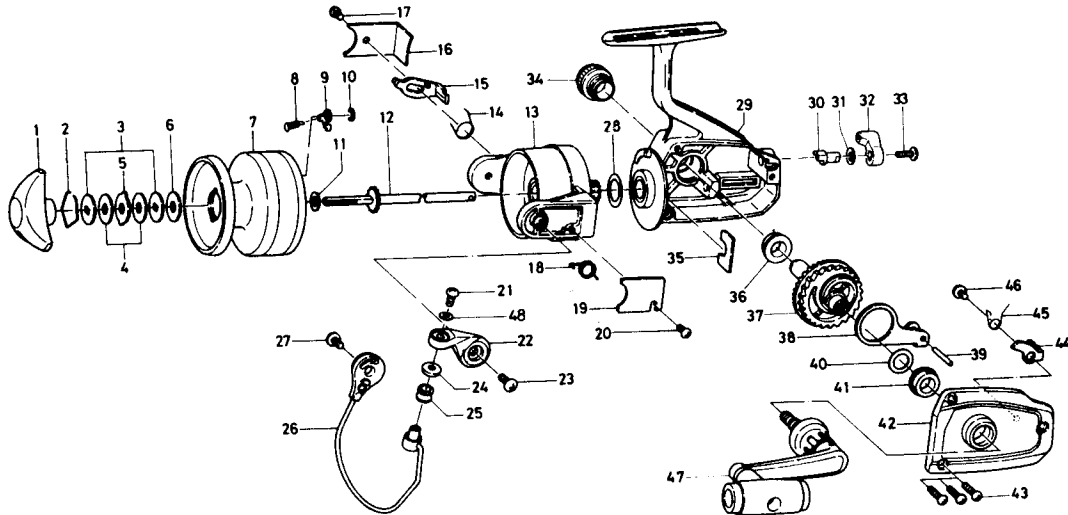

SPINNING REEL A-130X

Key No.	Parts No.	Parts Name
1	740-2702	Drag knob
2	170-4001	Drag washer retainer
3	373-2502	Drag D washer
4	374-2901	Disc washer
5	375-5301	Drag A washer
6	370-6901	Drag washer A
7	734-1303	Spool
8	145-2101	Spool click claw spring
9	B07-5301	Spool click claw
10	320-5901	Spool click claw retainer
11	374-9002	Spool washer
12	B19-0301	Main shaft
13	B19-0001	Rotor
14	B18-4701	Bail kick lever spring
15	B18-4801	Bail kick lever
16	B18-4901	Bail kick lever cover
17	352-0402	Bail kick lever cover screw
18	B18-4401	Bail spring
19	B18-4601	Bail spring cover
20	352-0402	Bail spring cover screw
21	353-8202	Bail screw
22	B18-4501	Arm lever
23	353-8202	Arm lever screw
24	501-1601	Roller collar

Key No.	Parts No.	Parts Name
25	250-4221	Line roller
26	B18-5002	Bail
27	353-8202	Bail holder screw
28	372-8600	Rotor washer
29	B18-9801	Body
30	461-7701	Anti-reverse cam
31	150-1751	Anti-reverse lever washer
32	B18-7401	Anti-reverse lever
33	351-8302	Anti-reverse lever screw
34	B22-4501	Handle screw cap
35	632-6601	Pinion retainer
36	B12-9001	Bearing metal
37	B19-0601	Drive gear
38	B19-0501	Oscillating slider
39	121-1211	Oscillating slider pin
40	373-0100	Drive gear washer
41	B12-9001	Bearing metal
42	B18-8902	Body cover
43	351-5904	Body cover screw
44	B18-9201	Anti-reverse claw
45	144-8211	Anti-reverse claw spring
46	351-7701	Anti-reverse claw screw
47	B18-9302	Handle
48	375-1001	Bail washer