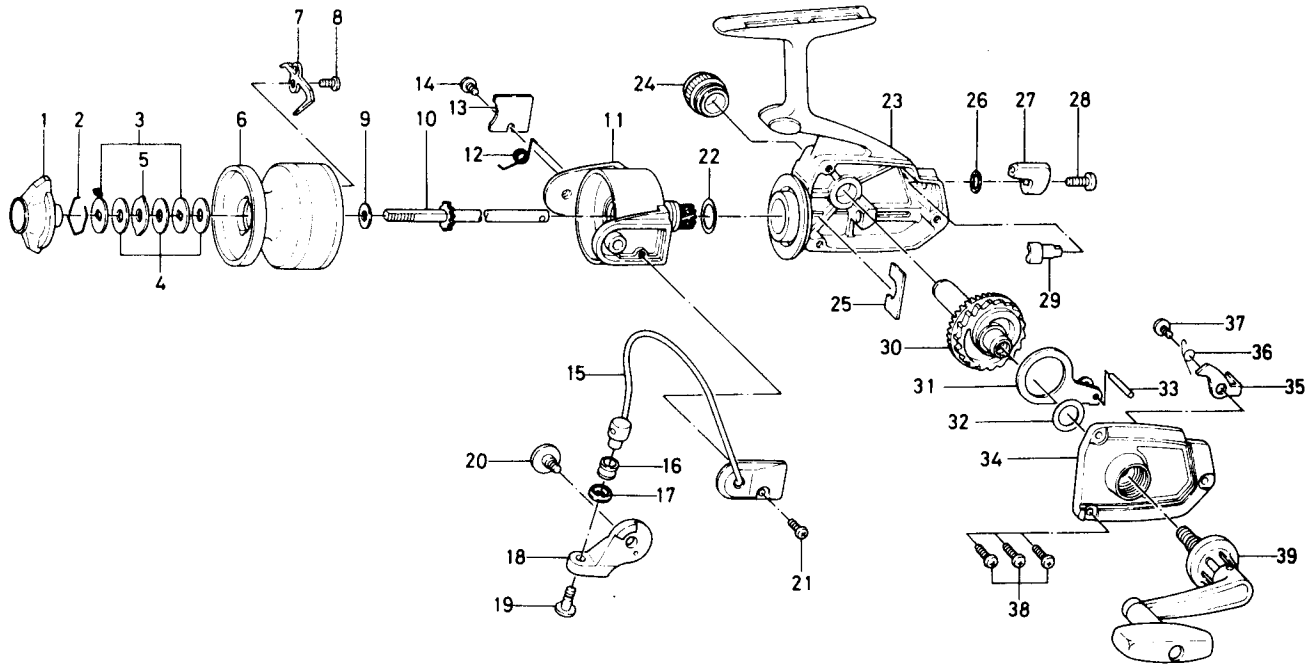

SPINNING REEL A-100RL

KEY NO. 2 ~ 8
6-734-0701

SPOOL ASSEMBLY

Key No.	Parts No.	Parts Name
1	740-2304	Drag knob
2	170-7701	Drag washer retainer
3	374-9802	Drag D washer
4	374-3602	Disc washer
5	374-3802	Drag A washer
6	734-0801	Spool
7	030-4511	Spool click claw
8	350-1931	Spool click claw screw
9	372-3500	Spool washer
10	711-5001	Main shaft
11	736-7501	Rotor
12	145-1801	Bail spring
13	040-5001	Bail spring cover
14	351-1801	Bail spring cover screw
15	725-5911	Bail
16	250-3921	Line roller
17	501-1401	Roller collar
18	231-1501	Arm lever
19	353-1811	Bail screw
20	363-2201	Arm lever screw

Key No.	Parts No.	Parts Name
21	351-1001	Bail holder screw
22	372-8600	Rotor washer
23	701-5201	Body
24	363-7401	Handle screw cap
25	632-6601	Pinion retainer
26	150-1751	Anti-reverse lever washer
27	541-6901	Anti-reverse lever
28	351-8301	Anti-reverse lever screw
29	461-7701	Anti-reverse cam
30	414-1701	Drive gear
31	481-2901	Oscillating slider
32	371-2800	Drive gear washer
33	121-1211	Oscillating slider pin
34	707-0401	Body cover
35	111-4501	Anti-reverse claw
36	144-8211	Anti-reverse claw spring
37	351-7701	Anti-reverse claw screw
38	351-8501	Body cover screw
39	747-7801	Handle