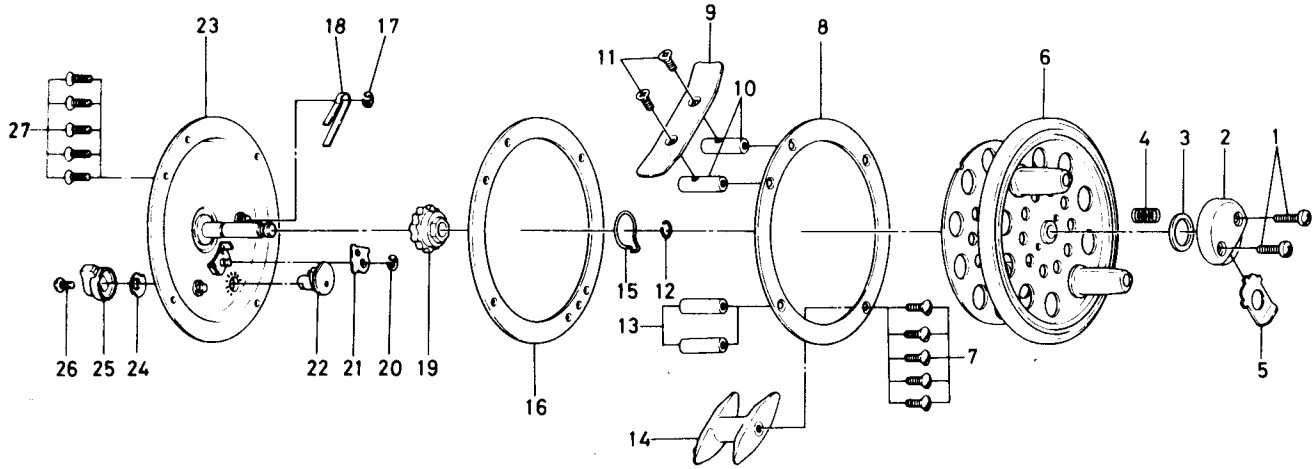

FLY REEL 734

KEY NO. 1 ~ 6
6-731-8811

SPOOL ASSEMBLY

KEY NO. 9 ~ 11
6-781-4901

STAND ASSEMBLY

Key No.	Parts No.	Parts Name	Key No.	Parts No.	Parts Name
1	353-0001	Cover screw	15	144-2901	Friction spring
2	130-4701	Cover	16	171-1701	Body ring
3	375-3801	Cover washer	17	320-7601	Click spring retainer
4	144-1801	Spool stopper spring	18	151-5702	Click spring
5	541-3401	Spool stopper	19	750-4101	Click gear
6	731-8911	Spool	20	320-5901	Click claw retainer
7	353-3501	Screw	21	030-5201	Click claw
8	560-3801	Ring	22	461-3801	Cam
9	610-3401	Stand	23	706-2201	Body
10	050-6401	Stand pillar	24	151-5301	Click lever washer
11	353-3601	Stand screw	25	541-3501	Click lever
12	320-8901	Click gear retainer	26	352-2501	Click lever screw
13	050-6501	Pillar	27	353-3501	Screw
14	310-1201	Line guard			