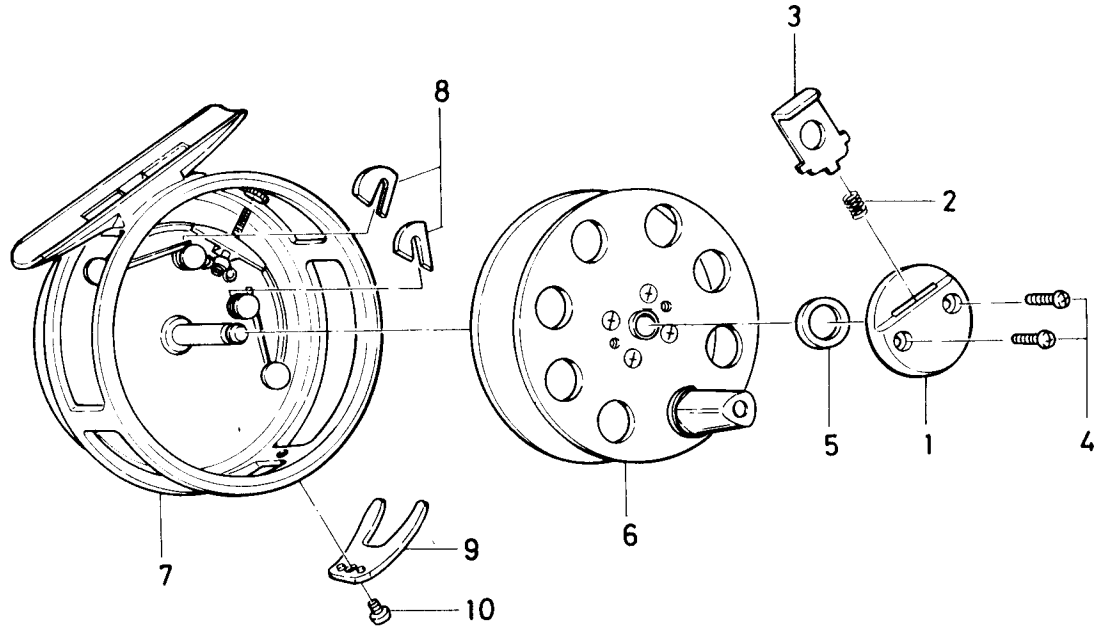

FLY REEL **730**

AVERY<sup>™</sup>  
PV119G

Key No.	Parts No.	Parts Name
1	130-4701	Cover
2	144-1801	Spool stopper spring
3	541-3401	Spool stopper
4	B05-5001	Cover screw
5	375-3801	Cover washer
6	734-6501	Spool
7	701-6401	Body
8	030-6901	Click claw
9	310-2201	Line guard
10	350-8912	Line guard screw