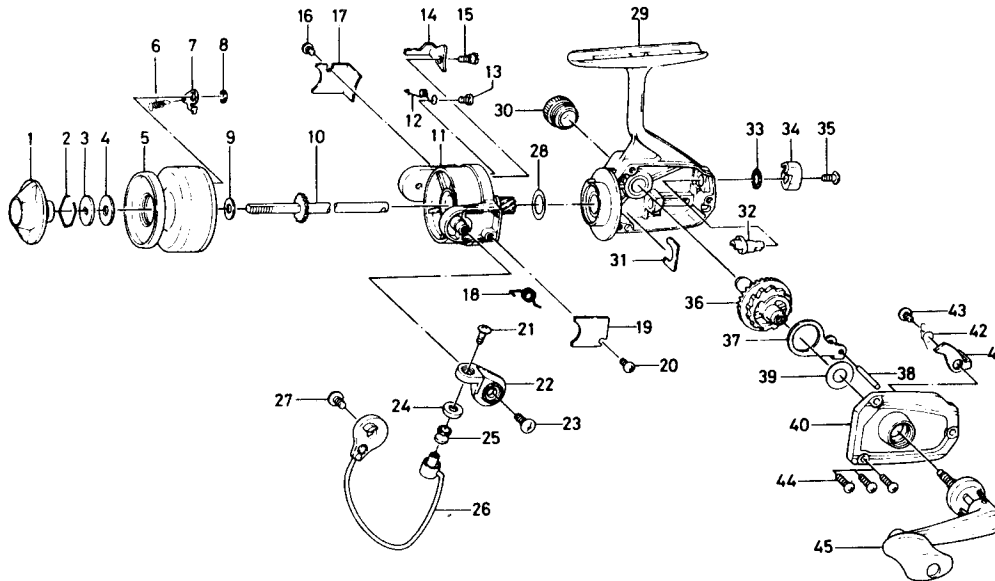

SPINNING REEL 70X

Key No.	Parts No.	Parts Name	Key No.	Parts No.	Parts Name
1	740-2802	Drag knob	24	B68-7901	Roller collar
2	170-7701	Drag washer retainer	25	250-1921	Line roller
3	374-9802	Drag D washer	26	B60-4001	Bail
4	374-3602	Disc washer	27	351-6102	Bail holder screw
5	B02-7402	Spool	28	371-2800	Rotor washer
6	144-1211	Spool click claw spring	29	B60-3001	Body
7	B07-5302	Spool click claw	30	B03-4801	Handle screw cap
8	320-5901	Spool click claw retainer	31	B60-3801	Pinion retainer
9	372-3501	Spool washer	32	B02-5501	Anti-reverse cam
10	B60-5101	Main shaft	33	150-1751	Anti-reverse lever washer
11	B60-3501	Rotor	34	B03-9401	Anti-reverse lever
12	B59-1201	Bail kick lever spring	35	B67-9301	Anti-reverse lever screw
13	353-8401	Bail kick lever spring screw	36	B02-6101	Drive gear
14	B60-4201	Bail kick lever	37	B02-6301	Oscillating slider
15	B59-1101	Bail kick lever screw	38	B02-6601	Oscillating slider pin
16	350-8913	Bail kick lever cover screw	39	370-9900	Drive gear washer
17	B60-4301	Bail kick lever cover	40	B60-4401	Body cover
18	B60-6701	Bail spring	41	B02-7801	Anti-reverse claw
19	B60-3901	Bail spring cover	42	144-8211	Anti-reverse claw spring
20	350-8913	Bail spring cover screw	43	351-7703	Anti-reverse claw screw
21	B67-9301	Bail screw	44	351-7803	Body cover screw
22	B67-8901	Arm lever	45	B02-7001	Handle
23	351-6102	Arm lever screw			